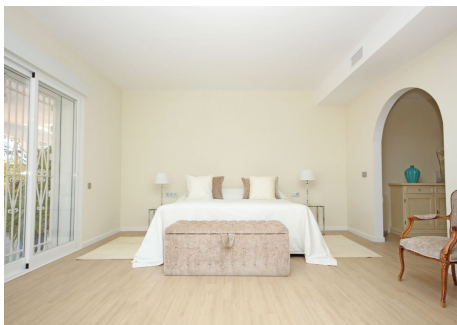

IDILIQ

ESTATES

There is also a garage with space for two vehicles.

With approximately 500 m² of built space on a generous 2,270 m² plot, the property offers expansive outdoor areas and a high level of privacy.

Additionally, there is the possibility to build an extra floor**, presenting an excellent opportunity to expand the living space or create new rooms to suit the future owner's needs.

A home full of character, in a prime location—perfect as a permanent residence or a holiday retreat on the Costa del Sol.