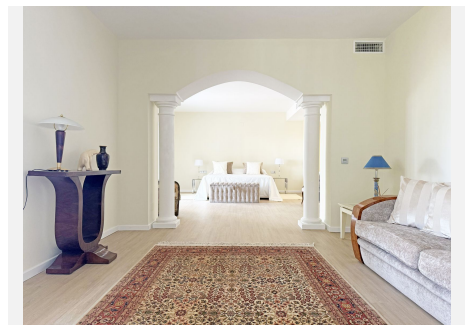

IDILIQ

ESTATES

There is also a garage with space for two vehicles.

With approximately 500 m² of built space on a generous 2,270 m² plot, the property offers expansive outdoor areas and a high level of privacy.

Additionally, there is the possibility to build an extra floor**, presenting an excellent opportunity to expand the living space or create new rooms to suit the future owner's needs.

A home full of character, in a prime location—perfect as a permanent residence or a holiday retreat on the Costa del Sol.