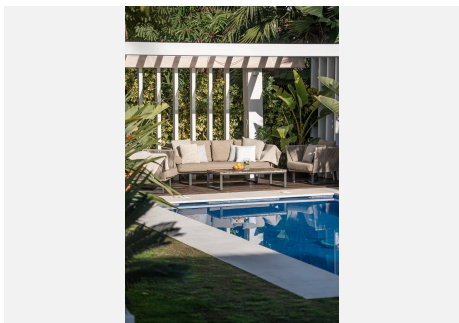

IDILIQ

ESTATES