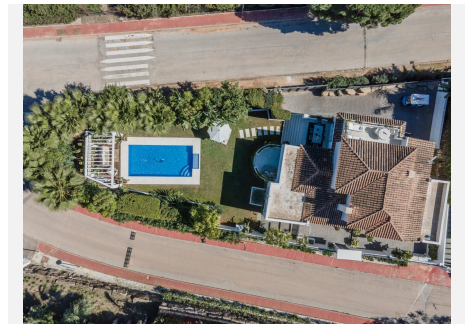

IDILIQ

ESTATES