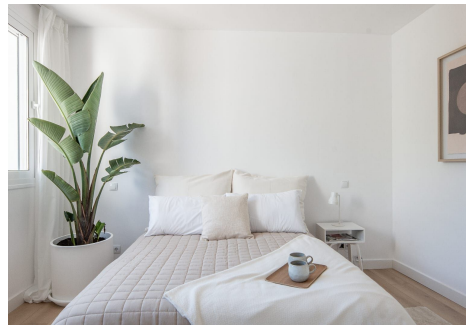

IDILIQ

ESTATES