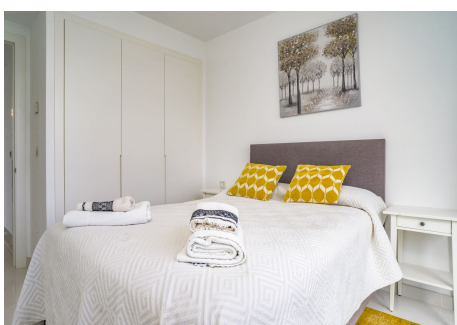

IDILIQ

ESTATES