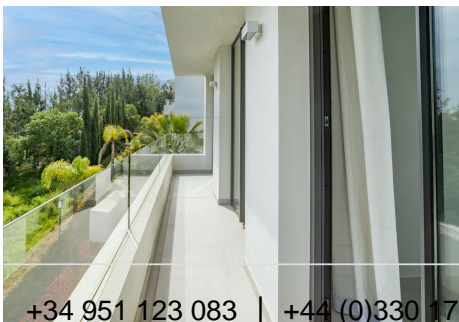

Modern fully equipped kitchen with premium appliances

Private solarium and large terraces perfect for outdoor living

2 underground parking spaces + storage room

This contemporary penthouse in Cataleya features high-end finishes, sleek design, and a generous floor plan ideal for both family living and entertaining. Enjoy seamless indoor-outdoor flow with moveable glass partitions that open to stunning views over the golf course and surrounding mountains.

Exclusive Community Amenities

450 m² outdoor lagoon-style swimming pool with beach-entry

Heated indoor pool for year-round use

Over 27,000 m² of landscaped tropical gardens and green zones

Secure, gated community with high privacy

Walking distance to Atalaya Golf and El Paraíso Golf Clubs

Prime Location in Atalaya, Estepona

Perfectly situated between San Pedro de Alcántara, Benahavís, and Marbella, this penthouse offers easy access to international schools, restaurants, shops, beaches, and golf resorts — all within a 10–15 minute drive.

Contact us today to schedule a private viewing of this exclusive Cataleya duplex penthouse with panoramic golf views — available now but in high demand.