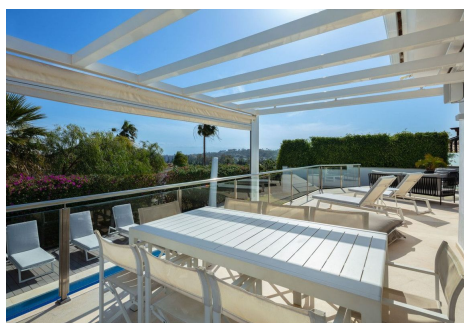

IDILIQ

ESTATES