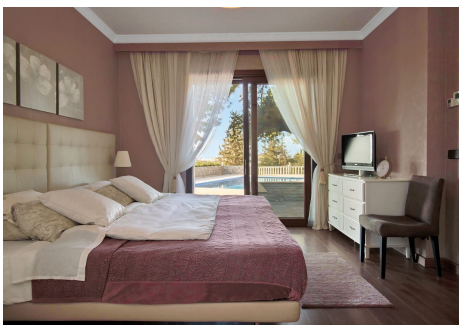

IDILIQ

ESTATES