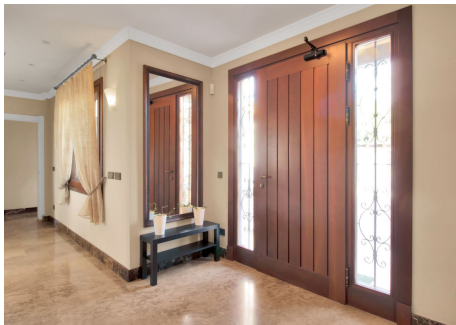

IDILIQ

ESTATES