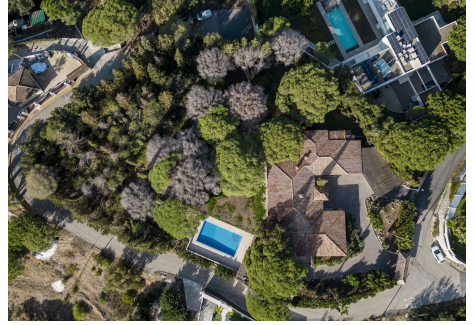

IDILIQ

ESTATES