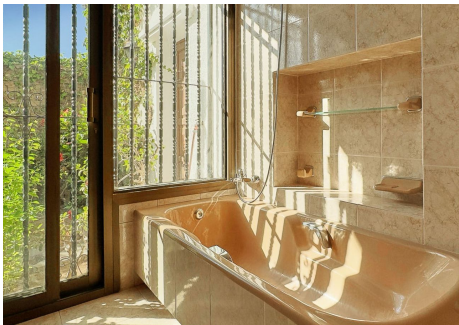

IDILIQ

ESTATES