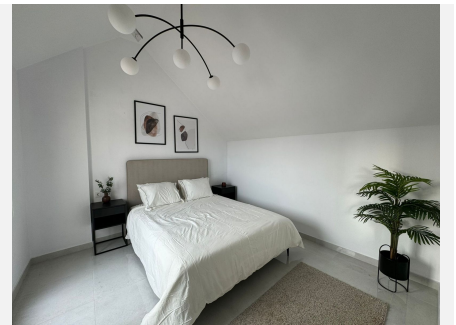

IDILIQ

ESTATES