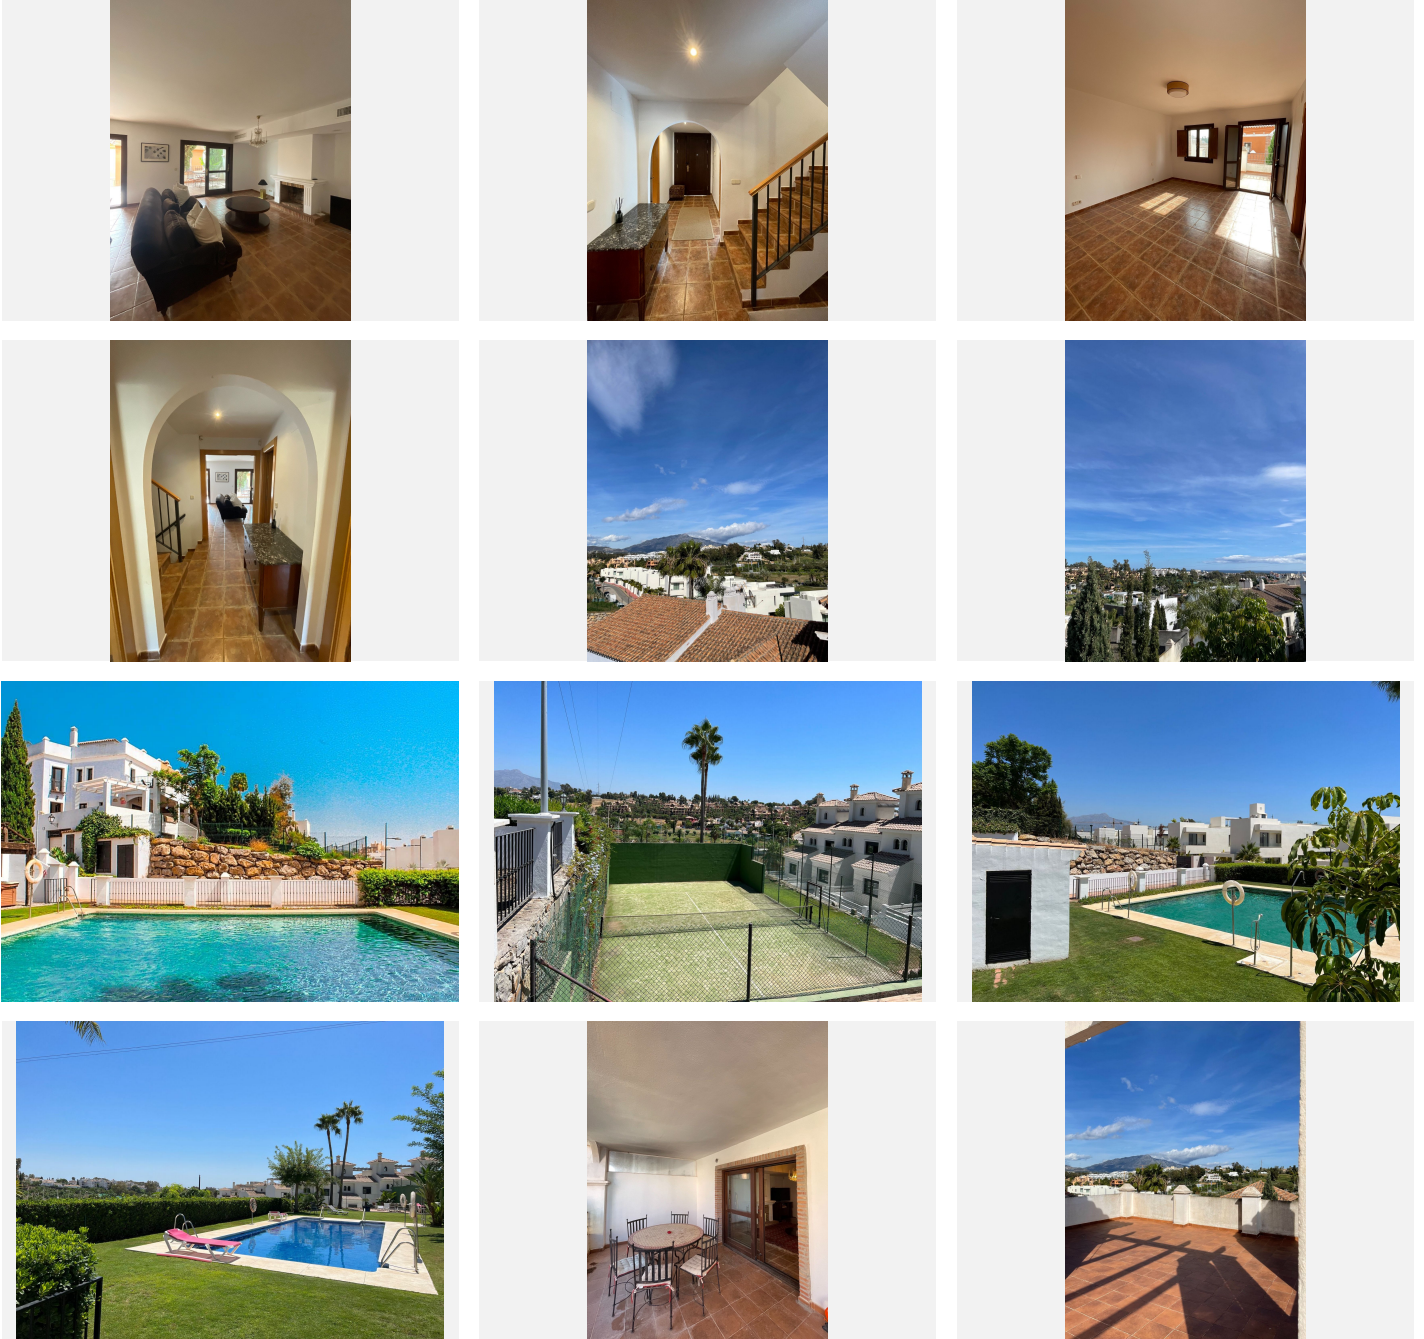

IDILIQ

ESTATES

urbanization, residents are treated to lush green spaces, two communal swimming pools, and a paddle tennis court, creating a serene retreat in the heart of the Costa del Sol. Experience the essence of Andalusian living and embrace the allure of Montevideo Hills. Contact us today to make one of these exceptional townhouses your own slice of paradise.