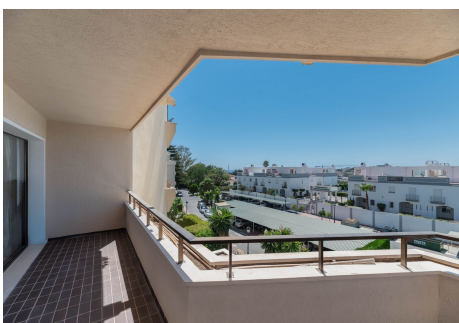

IDILIQ

ESTATES