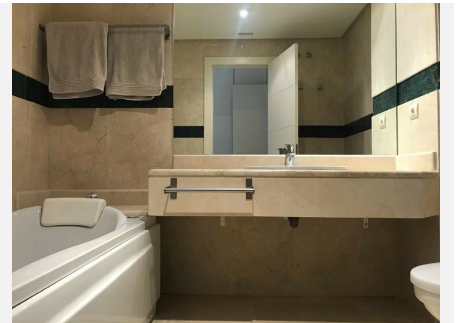

IDILIQ

ESTATES