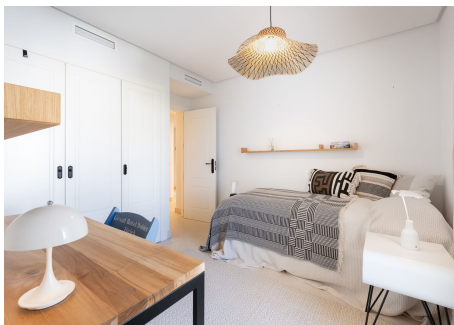

IDILIQ

ESTATES

like a holiday. A special highlight are the impressive duplex penthouses with private solarium, of which a breathtaking panoramic view of the Mediterranean opens up – sunsets full of magic and sunsets full of emotion included. High-quality materials, exquisite equipment and well-thought-out details provide the highest comfort. A private underground parking space and a storage room are included in the price.

Be Aloha is a closed, private urbanization with 24-hour security service, providing maximum privacy and security. The spacious common areas with two elegant swimming pools, spacious solarium areas, lush tropical gardens and a modern fully equipped gym create a perfect balance of relaxation, activity and luxurious ambience. Be Aloha is more than a property – it is a feeling, a retreat and a promise of sun, sea and Mediterranean lightness. Meet your dream of life on the Costa del Sol in an environment that combines exclusivity and joy of life harmoniously – Be Aloha, where every day begins like a new beginning at the sea.