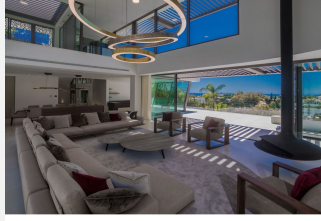

IDILIQ

ESTATES