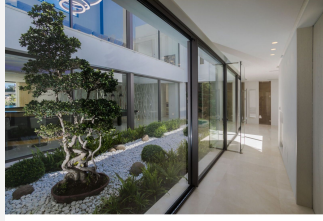

IDILIQ

ESTATES