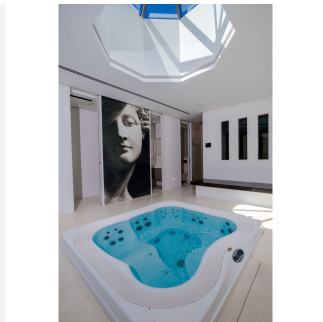

IDILIQ

ESTATES