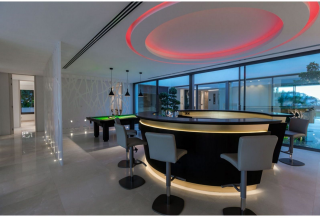

IDILIQ

ESTATES