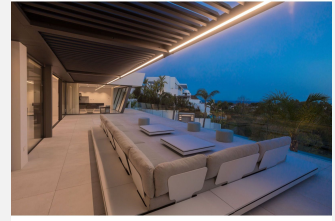

IDILIQ

ESTATES