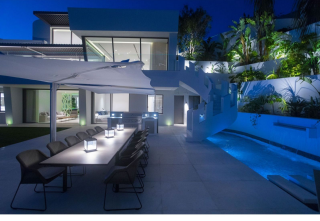

IDILIQ

ESTATES