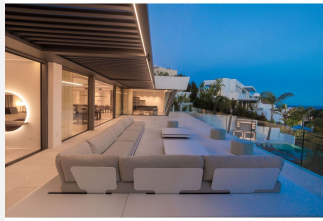

IDILIQ

ESTATES