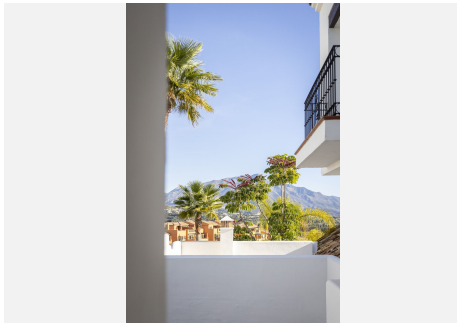

IDILIQ

ESTATES