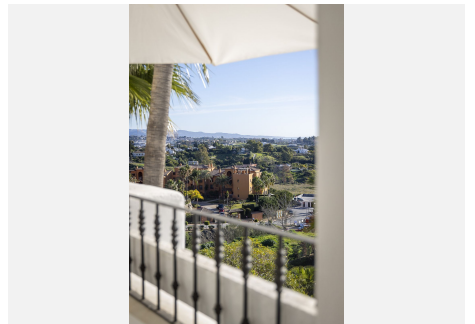

IDILIQ

ESTATES