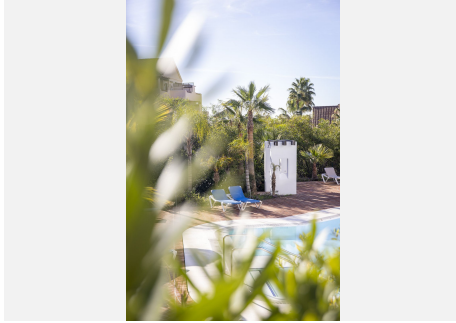

IDILIQ

ESTATES