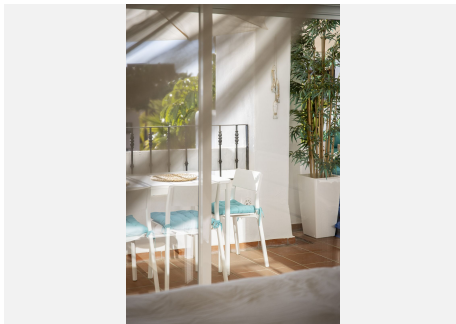

IDILIQ

ESTATES