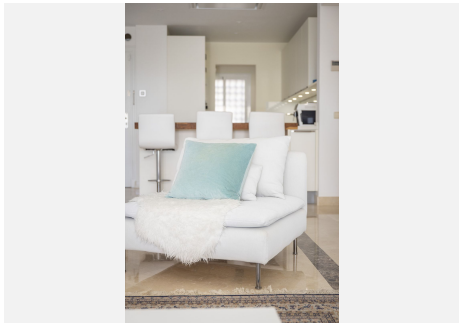

IDILIQ

ESTATES