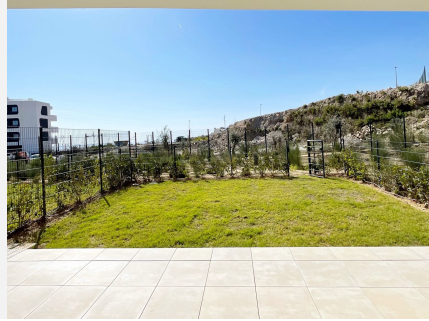

IDILIQ

ESTATES