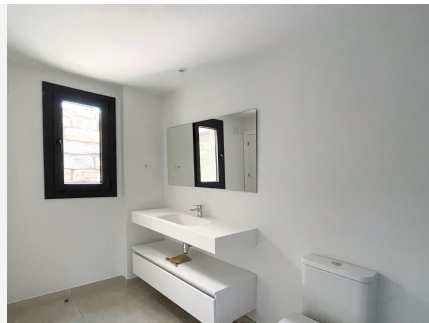

IDILIQ

ESTATES