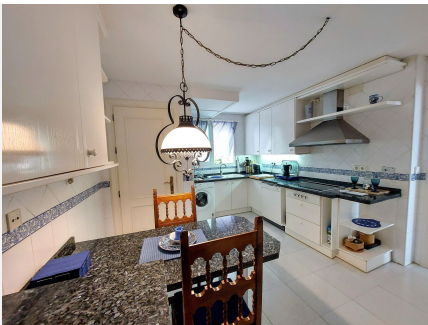

IDILIQ

ESTATES