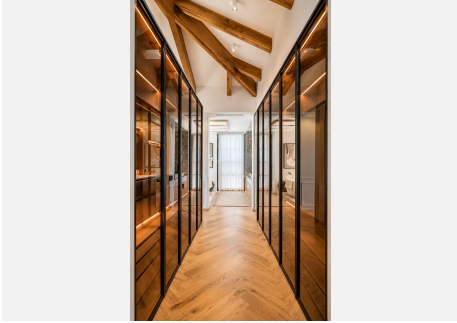

IDILIQ

ESTATES