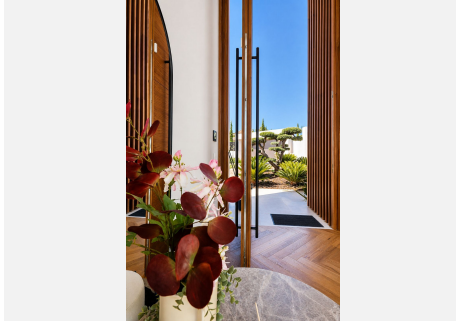

IDILIQ

ESTATES