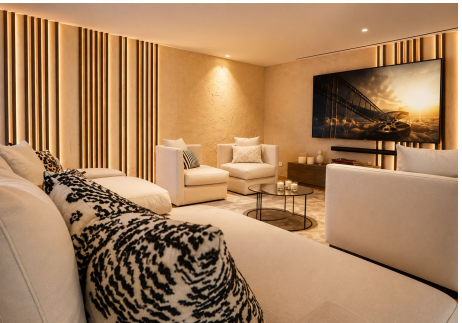

IDILIQ

ESTATES