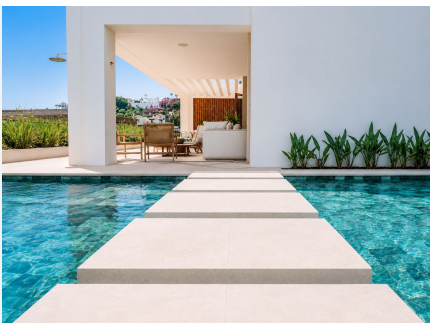

IDILIQ

ESTATES