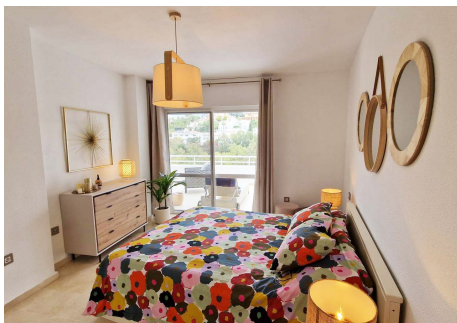

122 m²

TERRACE

70 m²

Very nice penthouse for sale in benalmadena Costa close to the beach.

IDILIQ

ESTATES

IDILIQ

ESTATES