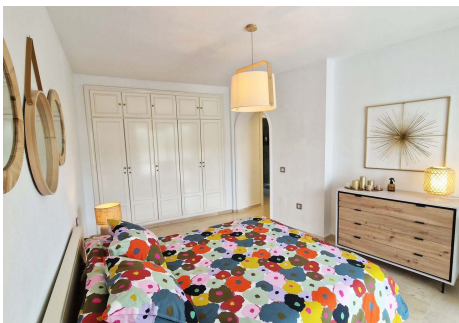

122 m²

TERRACE

70 m²

Very nice penthouse for sale in benalmadena Costa close to the beach.

IDILIQ

ESTATES

IDILIQ

ESTATES