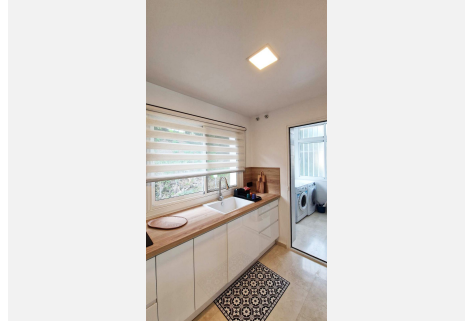

122 m²

TERRACE

70 m²

Very nice penthouse for sale in benalmadena Costa close to the beach.

IDILIQ

ESTATES

IDILIQ

ESTATES