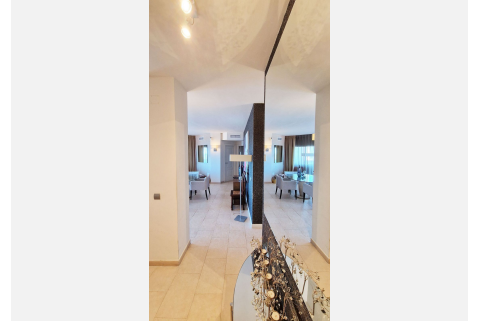

IDILIQ

ESTATES