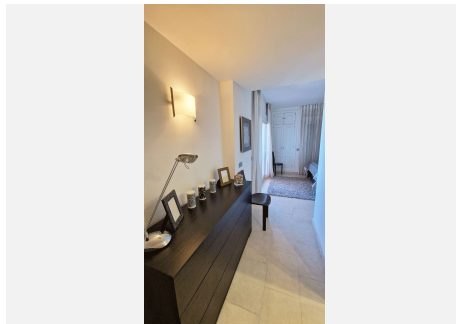

IDILIQ

ESTATES