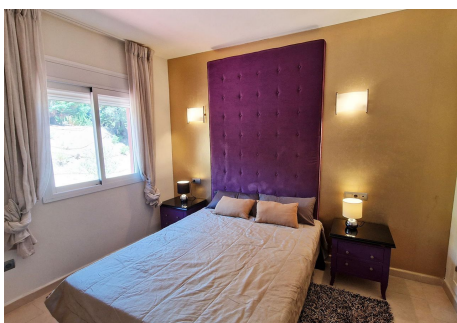

IDILIQ

ESTATES