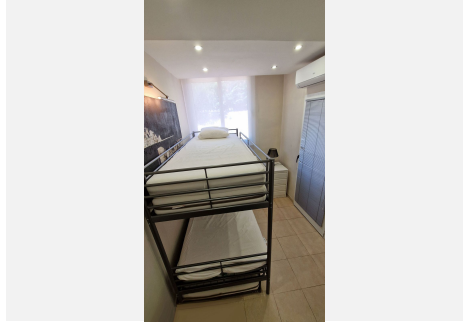

IDILIQ

ESTATES