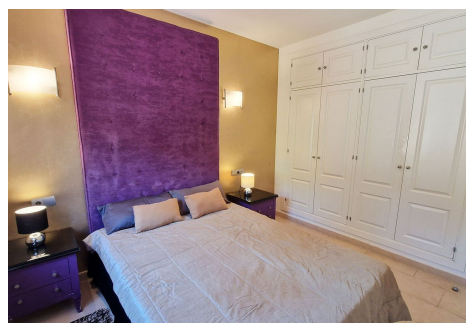

IDILIQ

ESTATES