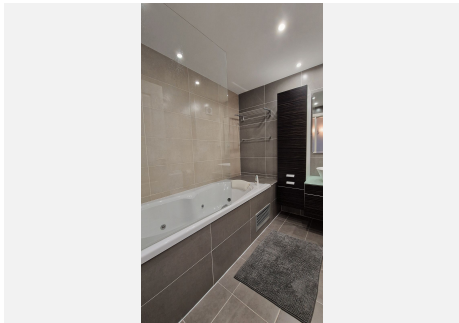

IDILIQ

ESTATES