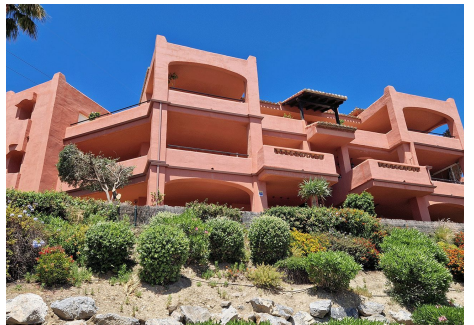

IDILIQ

ESTATES