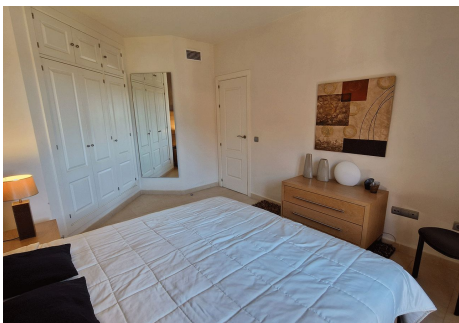

IDILIQ

ESTATES