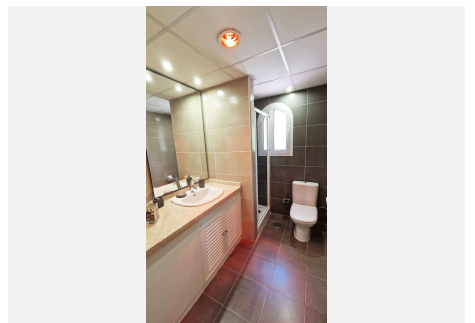

IDILIQ

ESTATES