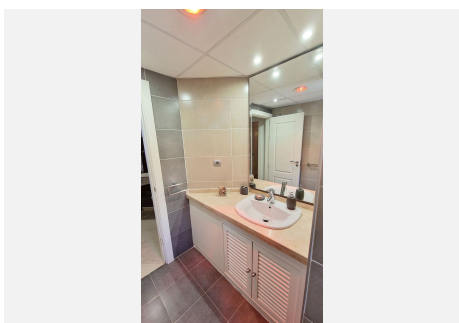

IDILIQ

ESTATES