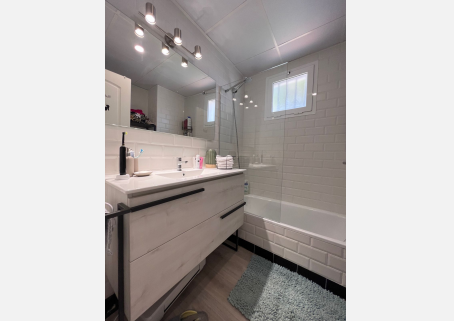

IDILIQ

ESTATES