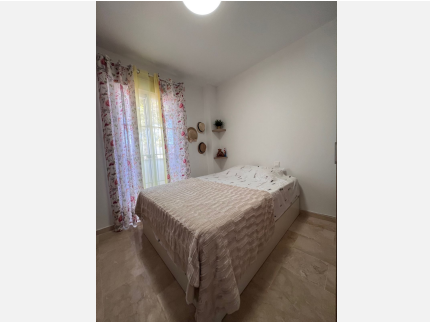

IDILIQ

ESTATES