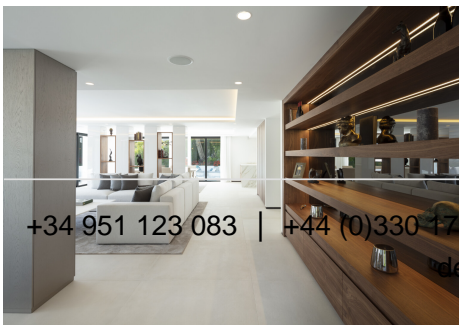

IDILIQ

ESTATES

also boasts a generous basement with a custom designed bar, lounge and game room and walk-in bodega. A truly stunning home located in one of Marbella's best locations!

+34 951 123 083 | +44 (0)330 179 8687 | info@idiliqestates.com / Local 28, Edificio D, Centro de Negocios, Puerta de Banús, N-340, Km 175, 29660 Nueva Andalucía