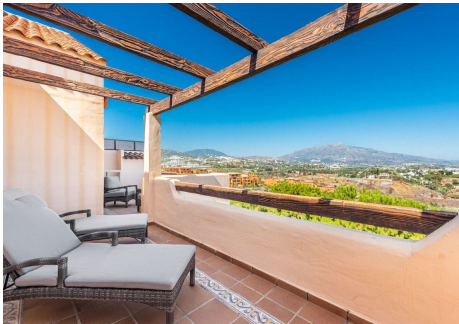

IDILIQ

ESTATES

Whether you're seeking a permanent residence or an elegant retreat, this property embodies refined living in Benahavis. Don't miss the chance to make this exceptional penthouse in Las Lomas del Conde Luque your home. Contact us today to arrange a viewing and embrace the harmonious blend of luxury and tranquility that awaits.