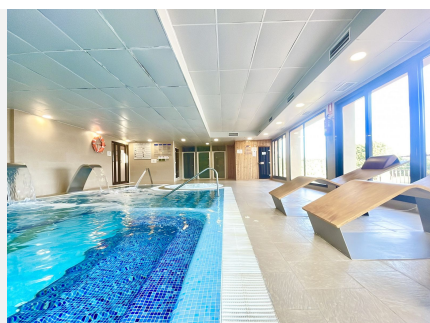

IDILIQ

ESTATES