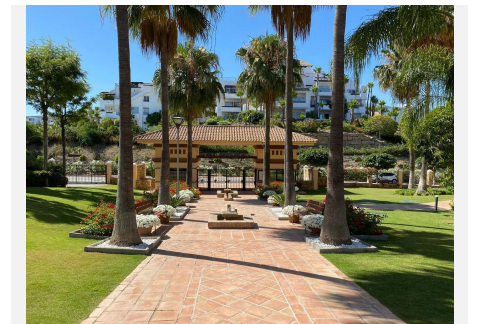

IDILIQ

ESTATES

Whether you're seeking a permanent residence or an elegant retreat, this property embodies refined living in Benahavis. Don't miss the chance to make this exceptional penthouse in Las Lomas del Conde Luque your home. Contact us today to arrange a viewing and embrace the harmonious blend of luxury and tranquility that awaits.