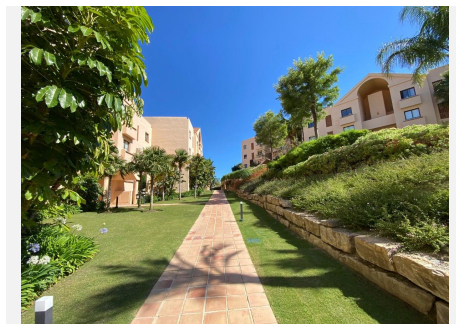

IDILIQ

ESTATES

Whether you're seeking a permanent residence or an elegant retreat, this property embodies refined living in Benahavis. Don't miss the chance to make this exceptional penthouse in Las Lomas del Conde Luque your home. Contact us today to arrange a viewing and embrace the harmonious blend of luxury and tranquility that awaits.