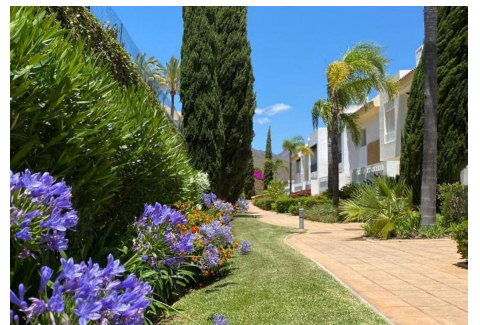

IDILIQ

ESTATES