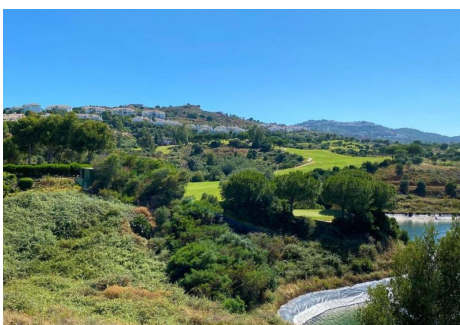

IDILIQ

ESTATES