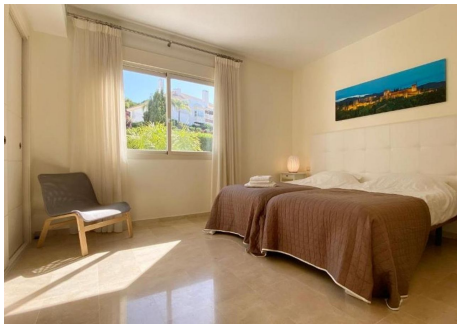

IDILIQ

ESTATES

on arrival to Monte Alto, with its well matured and beautifully kept gardens. 3 swimming pools on offer to soak up the sun and enjoy family time around the pool. The beaches can be accessed easily within a 10 minute drive and the Malaga International Airport is reachable within 30 minutes. Shot walk to La cala Golf Resort Hotel and it's superb amenities and golf courses