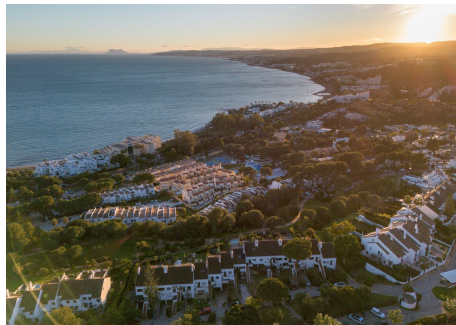

IDILIQ

ESTATES

33 m² garden, an ideal space to enjoy the Costa del Sol climate all year round.

The property also benefits from a large multifunctional basement including a lounge area, games space, laundry room and storage, providing valuable additional living space for family life.

Features include air conditioning, a solar hot water system and private parking directly at the entrance of the property.

As an important added value, the owner includes the share in Club Babylon, allowing access to its swimming pool and communal facilities for a monthly fee.

An ideal property as a permanent residence, holiday home by the sea or a secure investment in one of Estepona's finest residential areas.

The render pictures are just to see how it would look if a total reform was carried out.