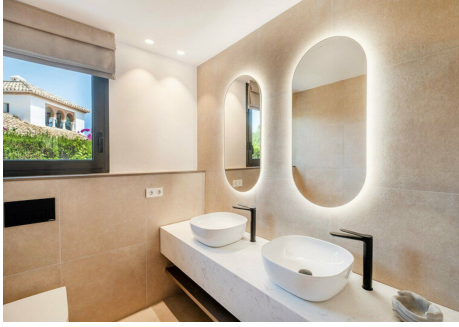

IDILIQ

ESTATES