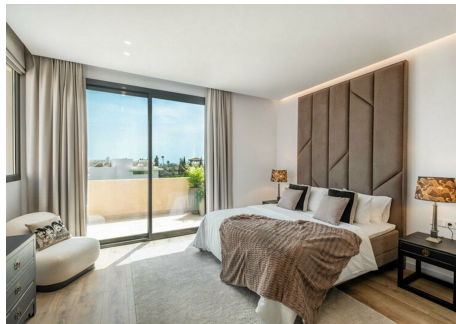

villa's practicality. This property's outdoor spaces are as inviting as its interiors. The covered terrace leads to a landscaped garden and features an infinity pool that enhances the panoramic sea views. Integrated sunbeds provide an ideal spot for soaking up the Mediterranean sun, while a sundeck, pergola, BBQ area, and chill-out spaces create a perfect atmosphere for social gatherings or peaceful relaxation. As the day winds down, the sunset terrace offers an ideal setting for movie nights under the stars with its unique moonlight cinema. Additional features of the villa include underfloor heating in the bathrooms and a state-of-the-art security system, adding to the comfort and peace of mind of living in this upscale neighbourhood. Paraiso Alto offers a refined lifestyle with easy access to nearby golf courses, including El Paraiso Golf Club, where golf enthusiasts can enjoy the sport amid scenic views. Fine dining options are abundant, with establishments like Restaurante La Alcaria de Ramos and El Paraiso Country Club just a short distance away, providing a range of cuisines and atmospheres to suit every occasion. For daily conveniences, shopping venues such as Centro Comercial Benavista are only a short drive away, offering supermarkets, pharmacies, and other essentials. Families will find reputable schools in the vicinity, including Aloha College and the International School of Estepona, making this area an excellent choice for those seeking high-quality education close to home. The villa's connectivity is enhanced by its access to public transport options and major roadways, making commuting and travel to nearby Marbella or Estepona convenient. Paraiso Alto combines the best of luxury living with the ease of access to some of the Costa del Sol's most vibrant areas. This stunning villa, with its well-thought-out spaces and serene surroundings, presents an ideal opportunity for those looking to enjoy the best of the Mediterranean lifestyle in a private and luxurious setting.