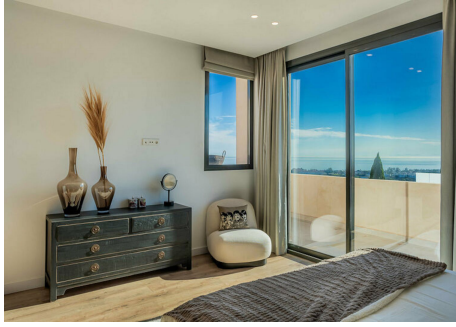

IDILIQ

ESTATES