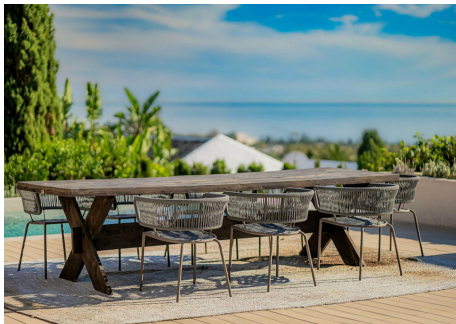

IDILIQ

ESTATES