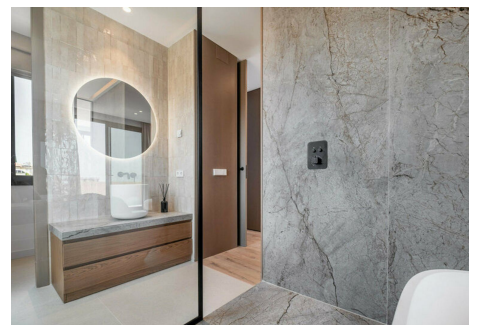

villa's practicality. This property's outdoor spaces are as inviting as its interiors. The covered terrace leads to a landscaped garden and features an infinity pool that enhances the panoramic sea views. Integrated sunbeds provide an ideal spot for soaking up the Mediterranean sun, while a sundeck, pergola, BBQ area, and chill-out spaces create a perfect atmosphere for social gatherings or peaceful relaxation. As the day winds down, the sunset terrace offers an ideal setting for movie nights under the stars with its unique moonlight cinema. Additional features of the villa include underfloor heating in the bathrooms and a state-of-the-art security system, adding to the comfort and peace of mind of living in this upscale neighbourhood. Paraiso Alto offers a refined lifestyle with easy access to nearby golf courses, including El Paraiso Golf Club, where golf enthusiasts can enjoy the sport amid scenic views. Fine dining options are abundant, with establishments like Restaurante La Alcaria de Ramos and El Paraiso Country Club just a short distance away, providing a range of cuisines and atmospheres to suit every occasion. For daily conveniences, shopping venues such as Centro Comercial Benavista are only a short drive away, offering supermarkets, pharmacies, and other essentials. Families will find reputable schools in the vicinity, including Aloha College and the International School of Estepona, making this area an excellent choice for those seeking high-quality education close to home. The villa's connectivity is enhanced by its access to public transport options and major roadways, making commuting and travel to nearby Marbella or Estepona convenient. Paraiso Alto combines the best of luxury living with the ease of access to some of the Costa del Sol's most vibrant areas. This stunning villa, with its well-thought-out spaces and serene surroundings, presents an ideal opportunity for those looking to enjoy the best of the Mediterranean lifestyle in a private and luxurious setting.