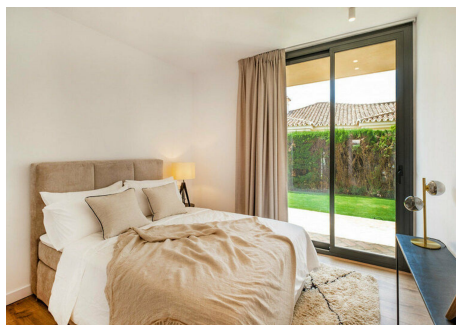

villa's practicality. This property's outdoor spaces are as inviting as its interiors. The covered terrace leads to a landscaped garden and features an infinity pool that enhances the panoramic sea views. Integrated sunbeds provide an ideal spot for soaking up the Mediterranean sun, while a sundeck, pergola, BBQ area, and chill-out spaces create a perfect atmosphere for social gatherings or peaceful relaxation. As the day winds down, the sunset terrace offers an ideal setting for movie nights under the stars with its unique moonlight cinema. Additional features of the villa include underfloor heating in the bathrooms and a state-of-the-art security system, adding to the comfort and peace of mind of living in this upscale neighbourhood. Paraiso Alto offers a refined lifestyle with easy access to nearby golf courses, including El Paraiso Golf Club, where golf enthusiasts can enjoy the sport amid scenic views. Fine dining options are abundant, with establishments like Restaurante La Alcaria de Ramos and El Paraiso Country Club just a short distance away, providing a range of cuisines and atmospheres to suit every occasion. For daily conveniences, shopping venues such as Centro Comercial Benavista are only a short drive away, offering supermarkets, pharmacies, and other essentials. Families will find reputable schools in the vicinity, including Aloha College and the International School of Estepona, making this area an excellent choice for those seeking high-quality education close to home. The villa's connectivity is enhanced by its access to public transport options and major roadways, making commuting and travel to nearby Marbella or Estepona convenient. Paraiso Alto combines the best of luxury living with the ease of access to some of the Costa del Sol's most vibrant areas. This stunning villa, with its well-thought-out spaces and serene surroundings, presents an ideal opportunity for those looking to enjoy the best of the Mediterranean lifestyle in a private and luxurious setting.