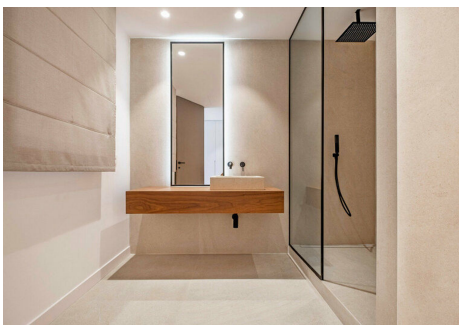

villa's practicality. This property's outdoor spaces are as inviting as its interiors. The covered terrace leads to a landscaped garden and features an infinity pool that enhances the panoramic sea views. Integrated sunbeds provide an ideal spot for soaking up the Mediterranean sun, while a sundeck, pergola, BBQ area, and chill-out spaces create a perfect atmosphere for social gatherings or peaceful relaxation. As the day winds down, the sunset terrace offers an ideal setting for movie nights under the stars with its unique moonlight cinema. Additional features of the villa include underfloor heating in the bathrooms and a state-of-the-art security system, adding to the comfort and peace of mind of living in this upscale neighbourhood. Paraiso Alto offers a refined lifestyle with easy access to nearby golf courses, including El Paraiso Golf Club, where golf enthusiasts can enjoy the sport amid scenic views. Fine dining options are abundant, with establishments like Restaurante La Alcaria de Ramos and El Paraiso Country Club just a short distance away, providing a range of cuisines and atmospheres to suit every occasion. For daily conveniences, shopping venues such as Centro Comercial Benavista are only a short drive away, offering supermarkets, pharmacies, and other essentials. Families will find reputable schools in the vicinity, including Aloha College and the International School of Estepona, making this area an excellent choice for those seeking high-quality education close to home. The villa's connectivity is enhanced by its access to public transport options and major roadways, making commuting and travel to nearby Marbella or Estepona convenient. Paraiso Alto combines the best of luxury living with the ease of access to some of the Costa del Sol's most vibrant areas. This stunning villa, with its well-thought-out spaces and serene surroundings, presents an ideal opportunity for those looking to enjoy the best of the Mediterranean lifestyle in a private and luxurious setting.