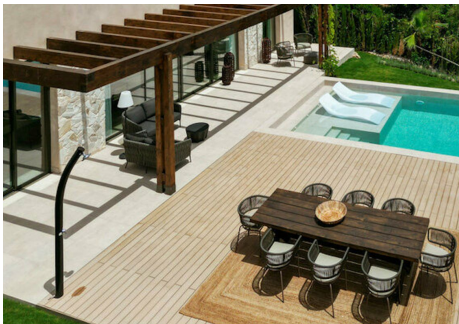

IDILIQ

ESTATES