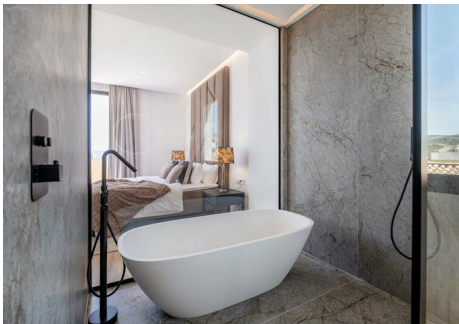

villa's practicality. This property's outdoor spaces are as inviting as its interiors. The covered terrace leads to a landscaped garden and features an infinity pool that enhances the panoramic sea views. Integrated sunbeds provide an ideal spot for soaking up the Mediterranean sun, while a sundeck, pergola, BBQ area, and chill-out spaces create a perfect atmosphere for social gatherings or peaceful relaxation. As the day winds down, the sunset terrace offers an ideal setting for movie nights under the stars with its unique moonlight cinema. Additional features of the villa include underfloor heating in the bathrooms and a state-of-the-art security system, adding to the comfort and peace of mind of living in this upscale neighbourhood. Paraiso Alto offers a refined lifestyle with easy access to nearby golf courses, including El Paraiso Golf Club, where golf enthusiasts can enjoy the sport amid scenic views. Fine dining options are abundant, with establishments like Restaurante La Alcaria de Ramos and El Paraiso Country Club just a short distance away, providing a range of cuisines and atmospheres to suit every occasion. For daily conveniences, shopping venues such as Centro Comercial Benavista are only a short drive away, offering supermarkets, pharmacies, and other essentials. Families will find reputable schools in the vicinity, including Aloha College and the International School of Estepona, making this area an excellent choice for those seeking high-quality education close to home. The villa's connectivity is enhanced by its access to public transport options and major roadways, making commuting and travel to nearby Marbella or Estepona convenient. Paraiso Alto combines the best of luxury living with the ease of access to some of the Costa del Sol's most vibrant areas. This stunning villa, with its well-thought-out spaces and serene surroundings, presents an ideal opportunity for those looking to enjoy the best of the Mediterranean lifestyle in a private and luxurious setting.