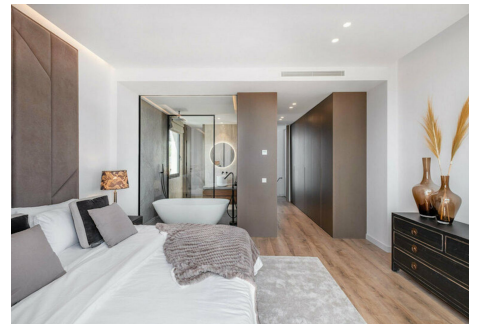

villa's practicality. This property's outdoor spaces are as inviting as its interiors. The covered terrace leads to a landscaped garden and features an infinity pool that enhances the panoramic sea views. Integrated sunbeds provide an ideal spot for soaking up the Mediterranean sun, while a sundeck, pergola, BBQ area, and chill-out spaces create a perfect atmosphere for social gatherings or peaceful relaxation. As the day winds down, the sunset terrace offers an ideal setting for movie nights under the stars with its unique moonlight cinema. Additional features of the villa include underfloor heating in the bathrooms and a state-of-the-art security system, adding to the comfort and peace of mind of living in this upscale neighbourhood. Paraiso Alto offers a refined lifestyle with easy access to nearby golf courses, including El Paraiso Golf Club, where golf enthusiasts can enjoy the sport amid scenic views. Fine dining options are abundant, with establishments like Restaurante La Alcaria de Ramos and El Paraiso Country Club just a short distance away, providing a range of cuisines and atmospheres to suit every occasion. For daily conveniences, shopping venues such as Centro Comercial Benavista are only a short drive away, offering supermarkets, pharmacies, and other essentials. Families will find reputable schools in the vicinity, including Aloha College and the International School of Estepona, making this area an excellent choice for those seeking high-quality education close to home. The villa's connectivity is enhanced by its access to public transport options and major roadways, making commuting and travel to nearby Marbella or Estepona convenient. Paraiso Alto combines the best of luxury living with the ease of access to some of the Costa del Sol's most vibrant areas. This stunning villa, with its well-thought-out spaces and serene surroundings, presents an ideal opportunity for those looking to enjoy the best of the Mediterranean lifestyle in a private and luxurious setting.