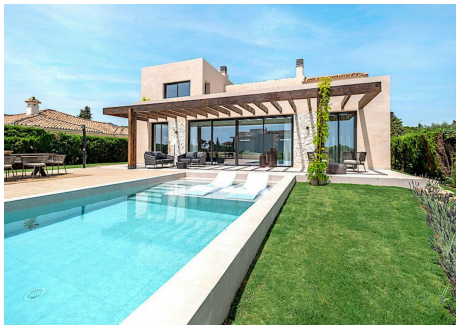

IDILIQ

ESTATES