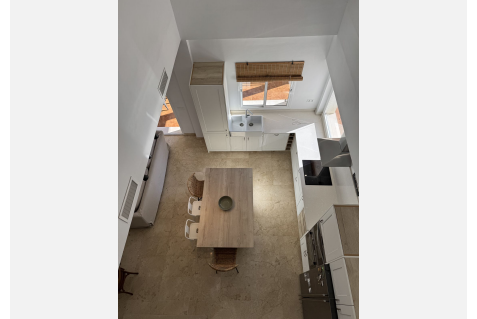

IDILIQ

ESTATES

Central air conditioning is also available throughout this level.