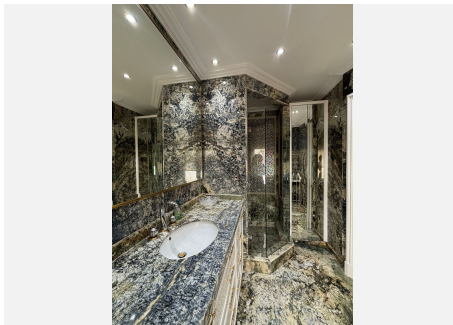

Marble underfloor heating and centralized air conditioning.

Apartment 2 – €1,500, 000

Living–dining room with open-plan kitchen and access to the large terrace.

Master bedroom with en-suite bathroom and direct access to the terrace.

Laundry room and guest toilet.

Marble underfloor heating and centralized air conditioning.

The living room is currently used as an additional bedroom.

Extras & Communal Areas

Large storage room and underground parking space.

Spectacular tropical gardens and communal swimming pool.

24-hour security and concierge service.

A Unique Property

An exceptional opportunity in one of the most exclusive enclaves of the Costa del Sol.

Luxury, comfort and a privileged beachfront location in the heart of Puerto Banús.