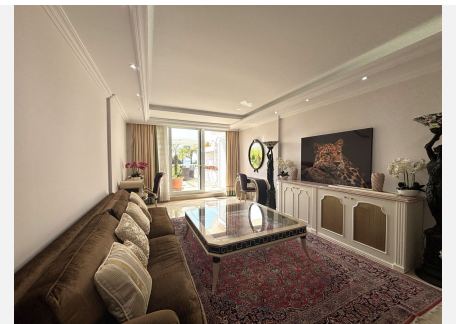

Marble underfloor heating and centralized air conditioning.

Apartment 2 – €1,500, 000

Living–dining room with open-plan kitchen and access to the large terrace.

Master bedroom with en-suite bathroom and direct access to the terrace.

Laundry room and guest toilet.

Marble underfloor heating and centralized air conditioning.

The living room is currently used as an additional bedroom.

Extras & Communal Areas

Large storage room and underground parking space.

Spectacular tropical gardens and communal swimming pool.

24-hour security and concierge service.

A Unique Property

An exceptional opportunity in one of the most exclusive enclaves of the Costa del Sol.

Luxury, comfort and a privileged beachfront location in the heart of Puerto Banús.