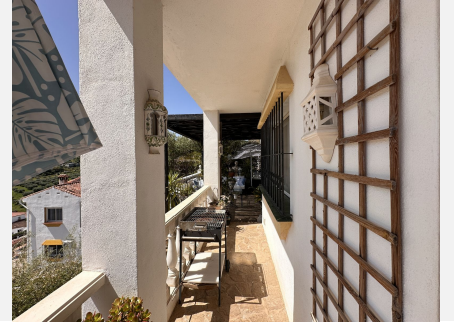

IDILIQ

ESTATES