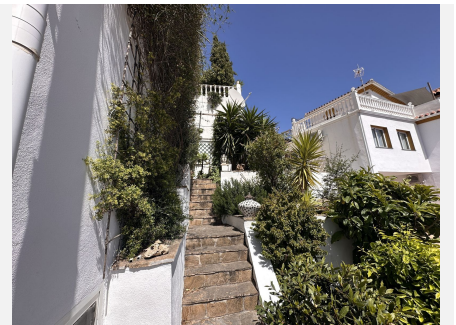

IDILIQ

ESTATES