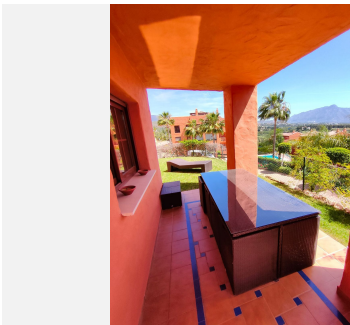

IDILIQ

ESTATES