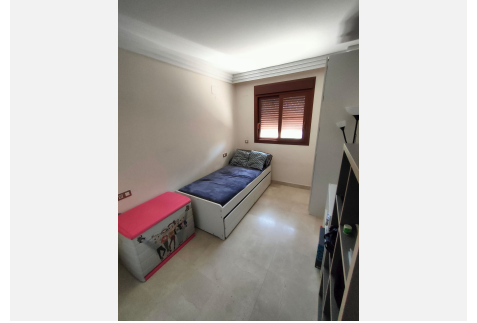

IDILIQ

ESTATES