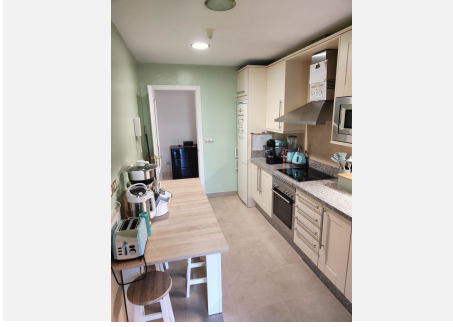

IDILIQ

ESTATES