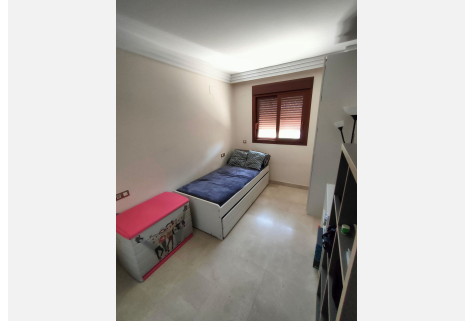

IDILIQ

ESTATES