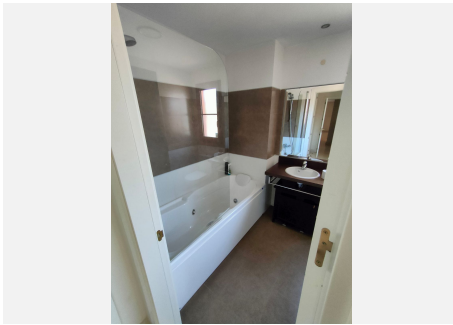

IDILIQ

ESTATES