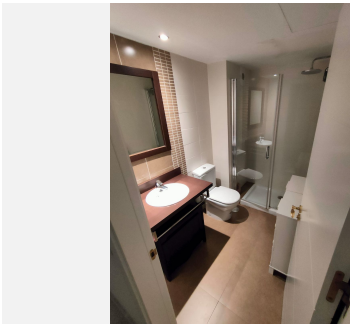

IDILIQ

ESTATES