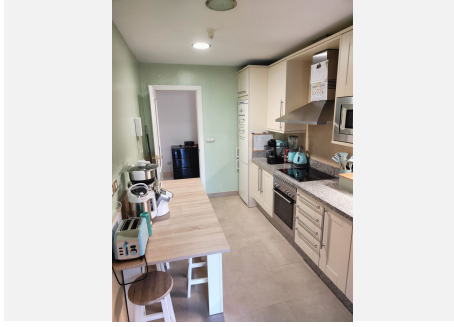

IDILIQ

ESTATES