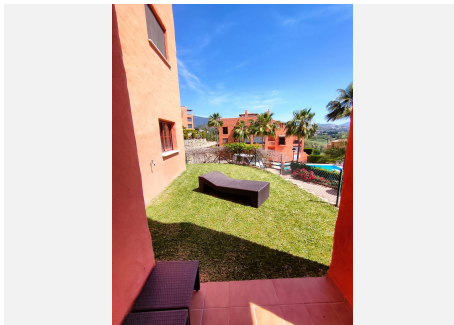

IDILIQ

ESTATES