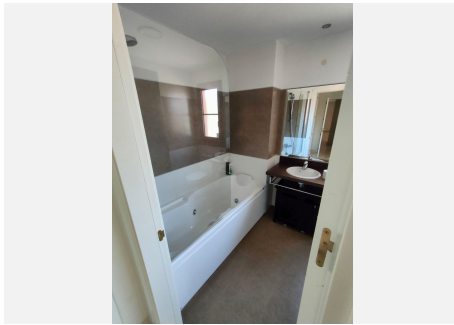

IDILIQ

ESTATES