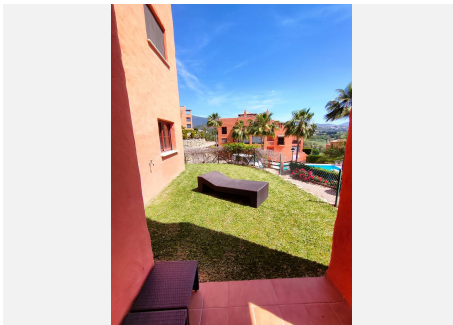

IDILIQ

ESTATES