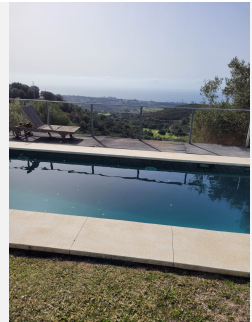

IDILIQ

ESTATES