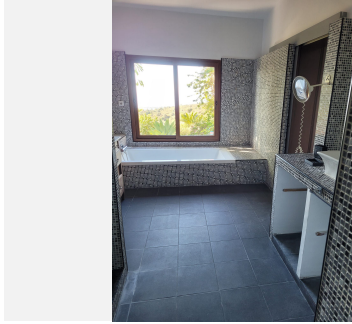

IDILIQ

ESTATES