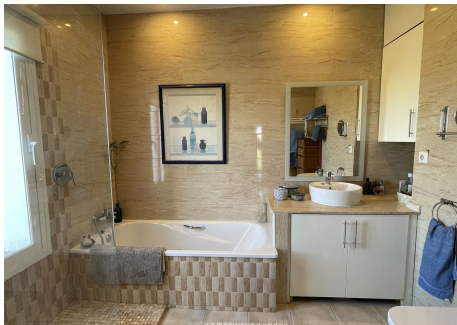

IDILIQ

ESTATES

equestrian enthusiasts, complete with a small stable, menage area, and a charming wooden storeroom. Revel in the joy of witnessing spectacular sunsets from the numerous terraces that adorn this captivating property, each one offering a unique perspective of the breathtaking surroundings. This country house seamlessly combines rustic charm with modern comfort, presenting a rare opportunity to embrace the quintessential Andalucian lifestyle amidst the splendour of nature. Immerse yourself in the tranquillity, beauty, and serenity that define this remarkable retreat, where every day unfolds against the backdrop of stunning vistas and the timeless allure of the Andalucian countryside.