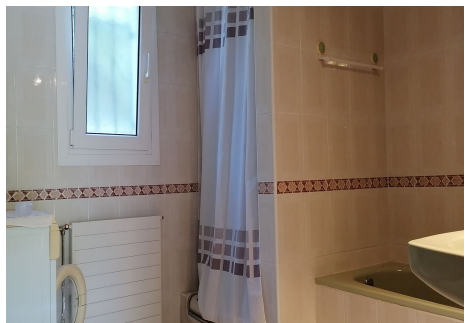

IDILIQ

ESTATES