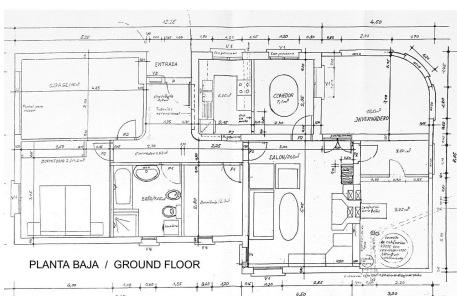

IDILIQ

ESTATES