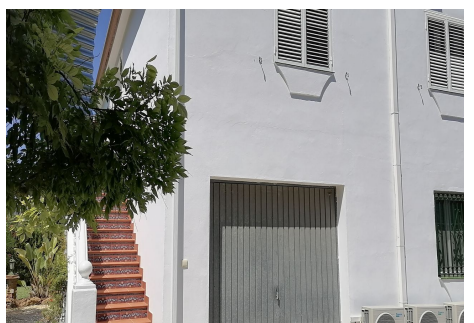

IDILIQ

ESTATES