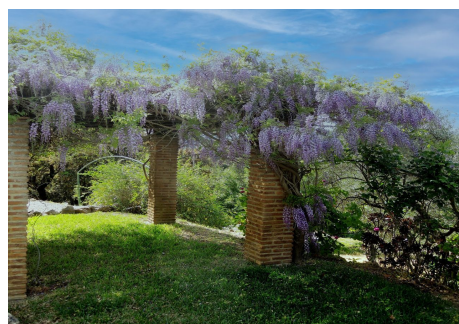

IDILIQ

ESTATES