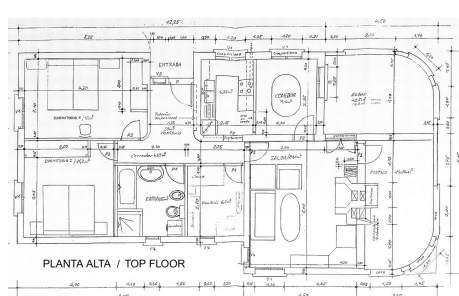

IDILIQ

ESTATES