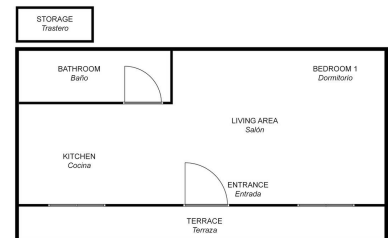

32 m²

PLOT

1100 m²

This pretty country house in Monda is a perfect retreat for those looking for a quiet lifestyle in a natural setting. The plot comprises over 1,000m² fully fenced with a wide variety of fruit trees enjoying in addition to impressive views of the mountains, providing a serene and peaceful environment ideal for relaxing. The one-story house is designed to make the most of the natural environment, with a small covered terrace that allows you to enjoy the outdoors and beautiful views. The open plan living room with kitchen and bedroom creates a comfortable environment perfect for a couple. The separate bathroom with shower provides privacy and comfort. The property's connection to town water and electricity ensures that you can enjoy the conveniences of village life while still being surrounded by nature. With little maintenance required, the property is ideal for those who want to spend more time enjoying their surroundings and less time maintaining their home. In general, this cosy country house in Monda offers a unique opportunity to live in a natural and peaceful environment, without sacrificing comfort and convenience. It is an ideal property for those looking to escape the hustle and bustle of city life and enjoy a simpler and more relaxed lifestyle.

IDILIQ

ESTATES

This is a representation of the layout of the property and it is not to scale.
 Esta es una representación de la distribución de la propiedad y no está a escala.