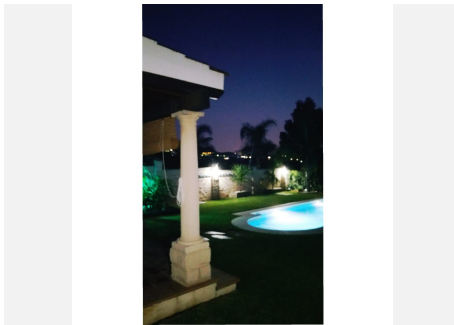

IDILIQ

ESTATES