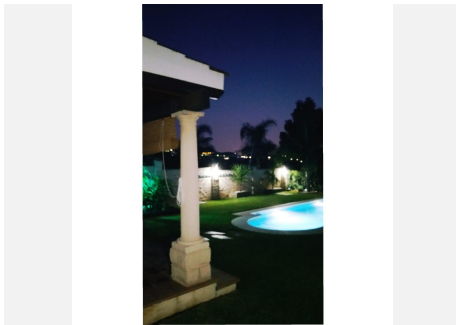

IDILIQ

ESTATES