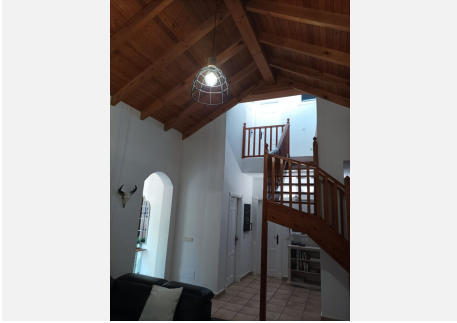

IDILIQ

ESTATES