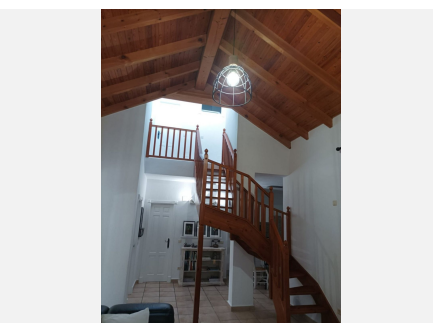

IDILIQ

ESTATES