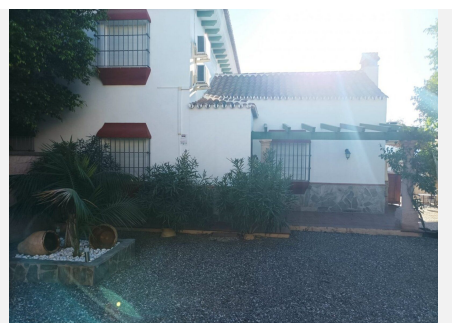

IDILIQ

ESTATES