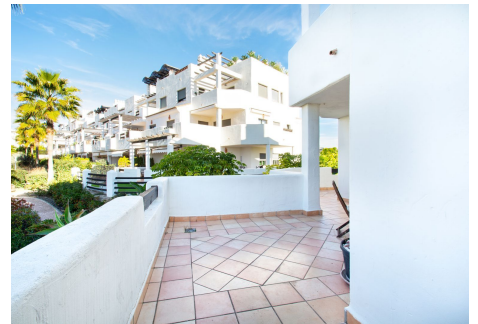

IDILIQ

ESTATES