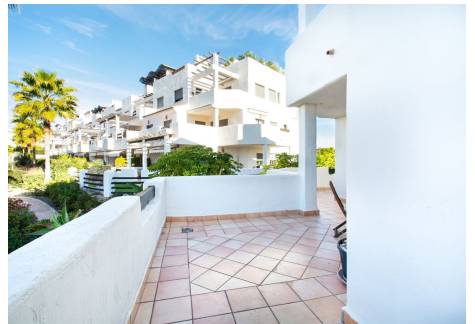

IDILIQ

ESTATES