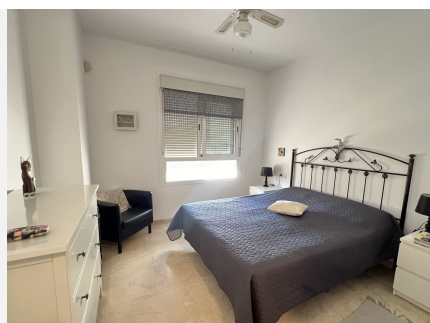

IDILIQ

ESTATES