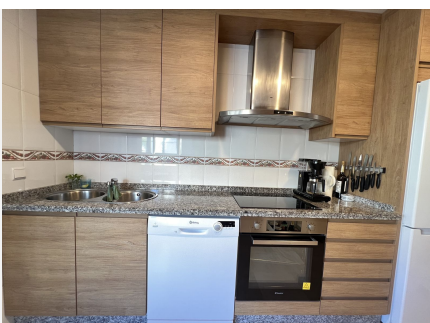

IDILIQ

ESTATES