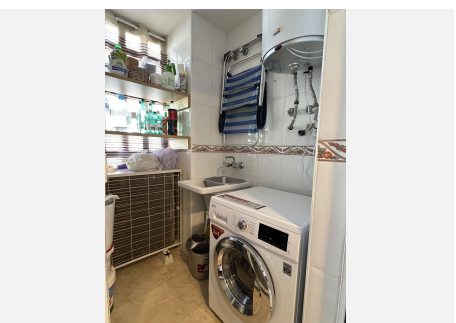

IDILIQ

ESTATES