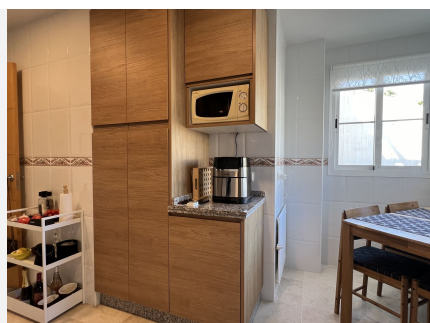

IDILIQ

ESTATES