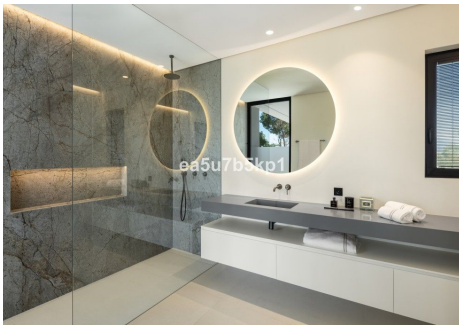

IDILIQ

ESTATES

shower. The lower level is dedicated to lifestyle amenities, including a private gym, sauna, wine cellar, and an entertainment lounge with a bespoke bar. A spacious garage provides ample room for multiple vehicles. Situated in Nueva Andalucía, this exceptional villa is within close proximity to top-tier amenities, international schools, Puerto Banús, and the Golden Mile. A truly remarkable home that embodies luxury living at its finest.