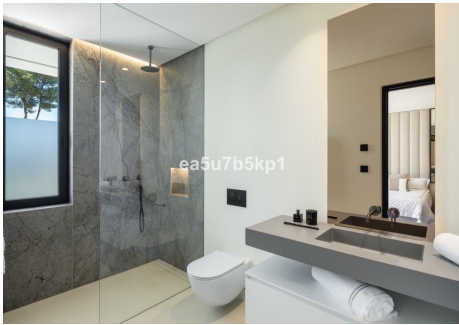

IDILIQ

ESTATES

shower. The lower level is dedicated to lifestyle amenities, including a private gym, sauna, wine cellar, and an entertainment lounge with a bespoke bar. A spacious garage provides ample room for multiple vehicles. Situated in Nueva Andalucía, this exceptional villa is within close proximity to top-tier amenities, international schools, Puerto Banús, and the Golden Mile. A truly remarkable home that embodies luxury living at its finest.