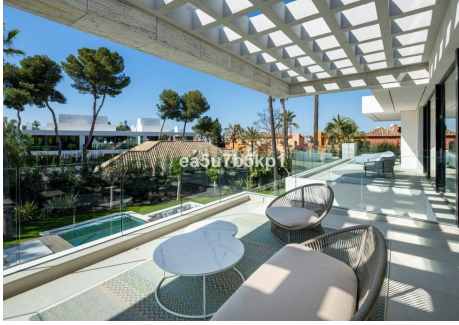

IDILIQ

ESTATES

shower. The lower level is dedicated to lifestyle amenities, including a private gym, sauna, wine cellar, and an entertainment lounge with a bespoke bar. A spacious garage provides ample room for multiple vehicles. Situated in Nueva Andalucía, this exceptional villa is within close proximity to top-tier amenities, international schools, Puerto Banús, and the Golden Mile. A truly remarkable home that embodies luxury living at its finest.