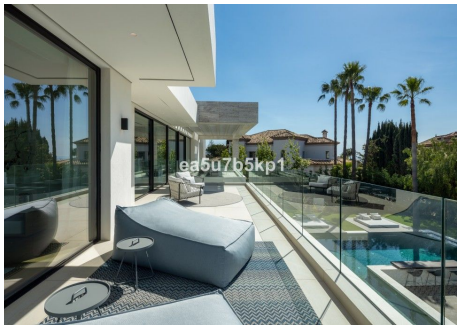

IDILIQ

ESTATES

shower. The lower level is dedicated to lifestyle amenities, including a private gym, sauna, wine cellar, and an entertainment lounge with a bespoke bar. A spacious garage provides ample room for multiple vehicles. Situated in Nueva Andalucía, this exceptional villa is within close proximity to top-tier amenities, international schools, Puerto Banús, and the Golden Mile. A truly remarkable home that embodies luxury living at its finest.