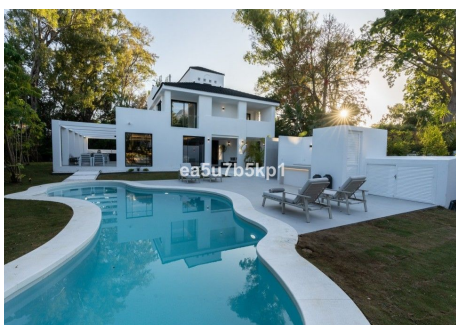

IDILIQ

ESTATES

neighborhood is a haven for those seeking an exceptional lifestyle. Within close proximity, you'll find international schools, shops, restaurants, bars, sandy beaches, beach clubs, a casino, and all the amenities that vibrant Nueva Andalucía, glamorous Puerto Banus, San Pedro, and Marbella Centre have to offer. Don't miss this unique opportunity to acquire an exclusive and expansive luxury villa in the coveted Golf Valley. Embrace the epitome of refined living within Marbella.