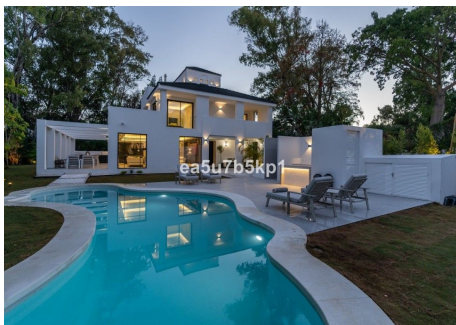

IDILIQ

ESTATES

neighborhood is a haven for those seeking an exceptional lifestyle. Within close proximity, you'll find international schools, shops, restaurants, bars, sandy beaches, beach clubs, a casino, and all the amenities that vibrant Nueva Andalucía, glamorous Puerto Banus, San Pedro, and Marbella Centre have to offer. Don't miss this unique opportunity to acquire an exclusive and expansive luxury villa in the coveted Golf Valley. Embrace the epitome of refined living within Marbella.