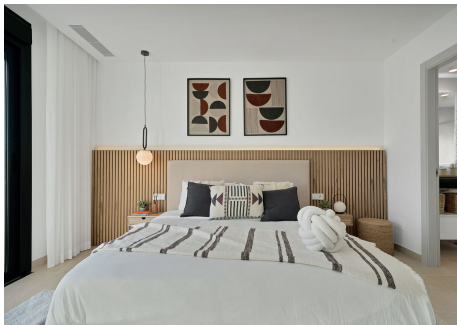

IDILIQ

ESTATES