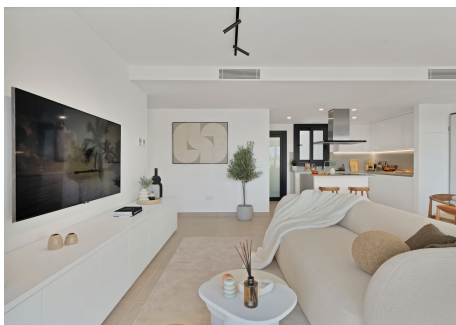

IDILIQ

ESTATES