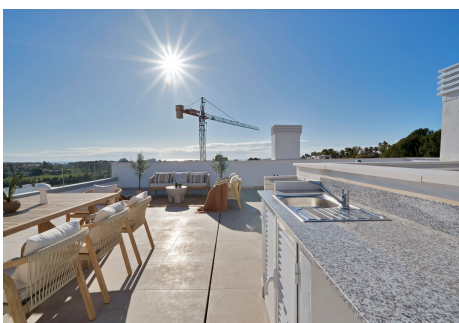

IDILIQ

ESTATES