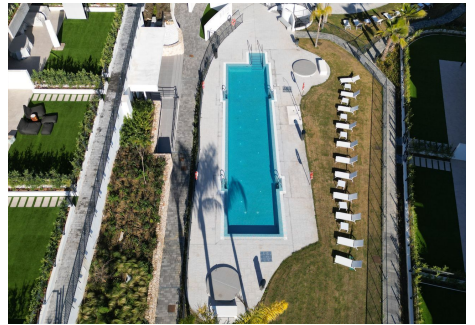

IDILIQ

ESTATES