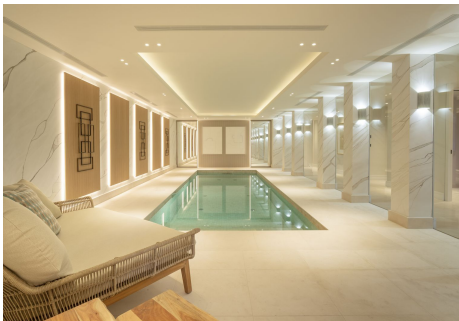

IDILIQ

ESTATES

sauna and indoor pool, providing a sanctuary of relaxation and wellness. Experience unparalleled elegance and modern convenience in this stunning villa, where every detail has been meticulously crafted to offer an extraordinary living experience.