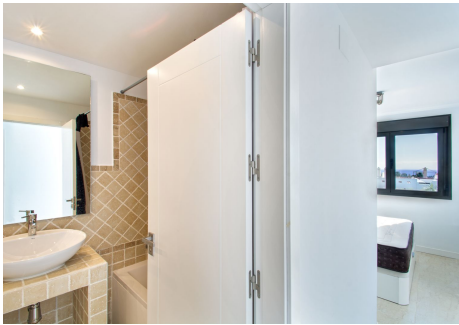

IDILIQ

ESTATES

through the enchanting pathways that wind through the meticulously landscaped grounds, creating a serene oasis right at your doorstep. Rest assured with 24-hour security, including video surveillance, providing you with peace of mind and a sense of security. Don't miss the opportunity to call this exceptional penthouse your home, where luxury, comfort, and tranquility converge to create the ultimate living experience.