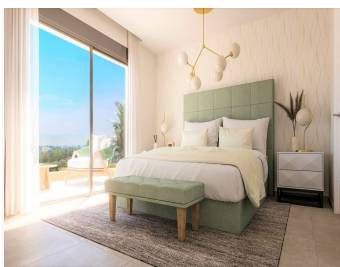

IDILIQ

ESTATES

NEW LUXURY DEVELOPMENT IN PRESTIGIOUS ATALAYA

📍 Estepona

REF# R4039870 732.000 €

BEDS

3

BATHS

2

BUILT

121 m²

TERRACE

29 m²

New project of luxury 2 and 3 bedroom apartments and penthouses in the last plot in prestigious Atalaya, on the junction of the golden triangle Marbella – Benahavis – Estepona, in a gated exclusive community full of amenities with gym, heated pool and jacuzzis, lush gardens and yoga lake, in walking distance to facilities and within a short drive to the beach, Puerto Banús and Marbella. With penthouse and rooftop sea views, top brands and high qualities such as underfloor heating throughout, modern aerothermal heat system, fully fitted kitchen and bathrooms, extensive terraces and gardens, double orientations, elevated ground floors and underground garages. Personalization of all interior materials, flexible interior architecture, furniture packages, on-site after sales customer service, and the guarantee of one of the leading and longest established european developers, and most prestigious architect Ismael Mérida.