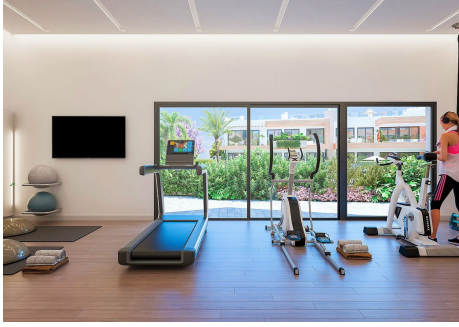

IDILIQ

ESTATES