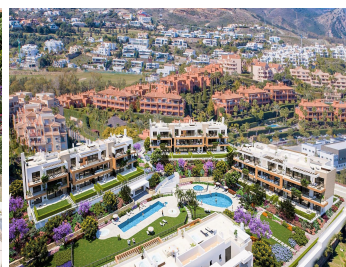

IDILIQ

ESTATES

NEW LUXURY DEVELOPMENT IN PRESTIGIOUS ATALAYA

📍 Estepona

REF# R4039870 732.000 €

BEDS

3

BATHS

2

BUILT

121 m²

TERRACE

29 m²

New project of luxury 2 and 3 bedroom apartments and penthouses in the last plot in prestigious Atalaya, on the junction of the golden triangle Marbella – Benahavis – Estepona, in a gated exclusive community full of amenities with gym, heated pool and jacuzzis, lush gardens and yoga lake, in walking distance to facilities and within a short drive to the beach, Puerto Banús and Marbella. With penthouse and rooftop sea views, top brands and high qualities such as underfloor heating throughout, modern aerothermal heat system, fully fitted kitchen and bathrooms, extensive terraces and gardens, double orientations, elevated ground floors and underground garages. Personalization of all interior materials, flexible interior architecture, furniture packages, on-site after sales customer service, and the guarantee of one of the leading and longest established european developers, and most prestigious architect Ismael Mérida.