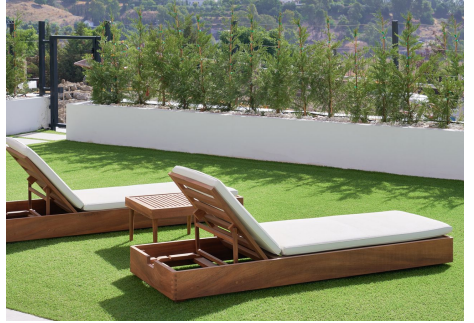

IDILIQ

ESTATES