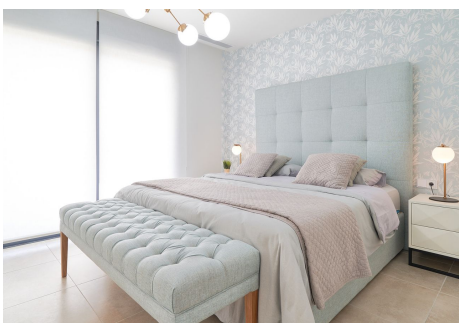

IDILIQ

ESTATES