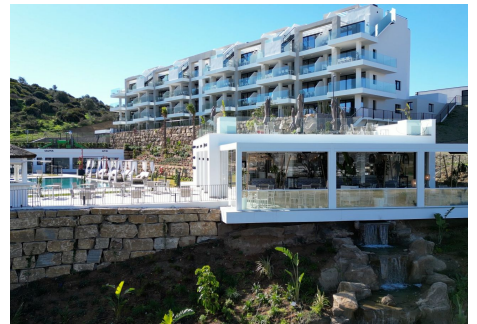

IDILIQ

ESTATES