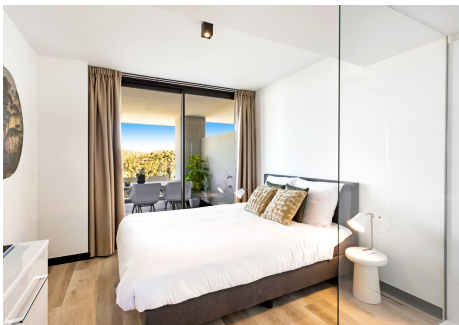

IDILIQ

ESTATES

dreams come true? Our new complex offers exactly that!

+34 951 123063 | +44 (0)330 179 8687 | info@idiliquestates.com Local 28, Edificio D, Centro de Negocios Puerta de Banus, N-340, Km 175, 29650 Nueva Andalucía