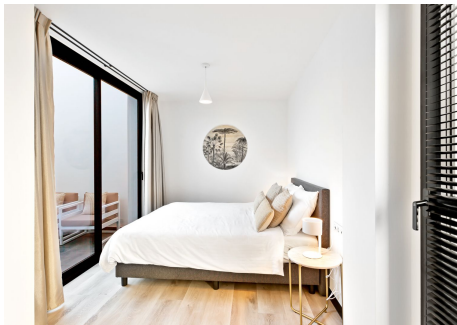

IDILIQ

ESTATES

dreams come true? Our new complex offers exactly that!

+34 951 123063 | +44 (0)330 179 8687 | info@idiliquestates.com Local 28, Edificio D, Centro de Negocios Puerta de Banus, N-340, Km 175, 29650 Nueva Andalucía