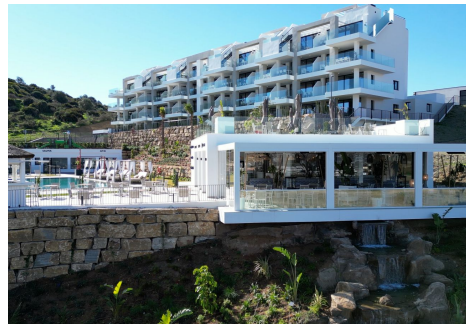

IDILIQ

ESTATES