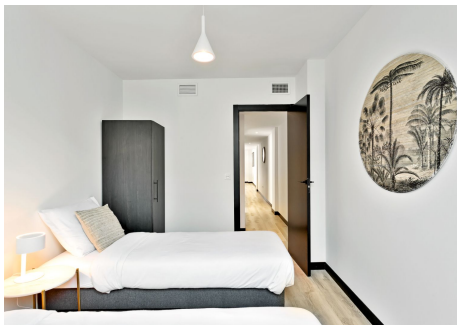

IDILIQ

ESTATES

dreams come true? Our new complex offers exactly that!

+34 951 123063 | +44 (0)330 179 8687 | info@idiliquestates.com Local 28, Edificio D, Centro de Negocios Puerta de Banus, N-340, Km 175, 29650 Nueva Andalucía