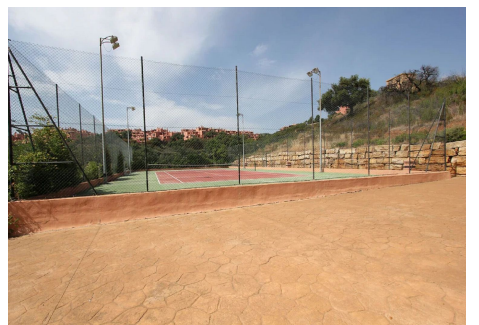

IDILIQ

ESTATES