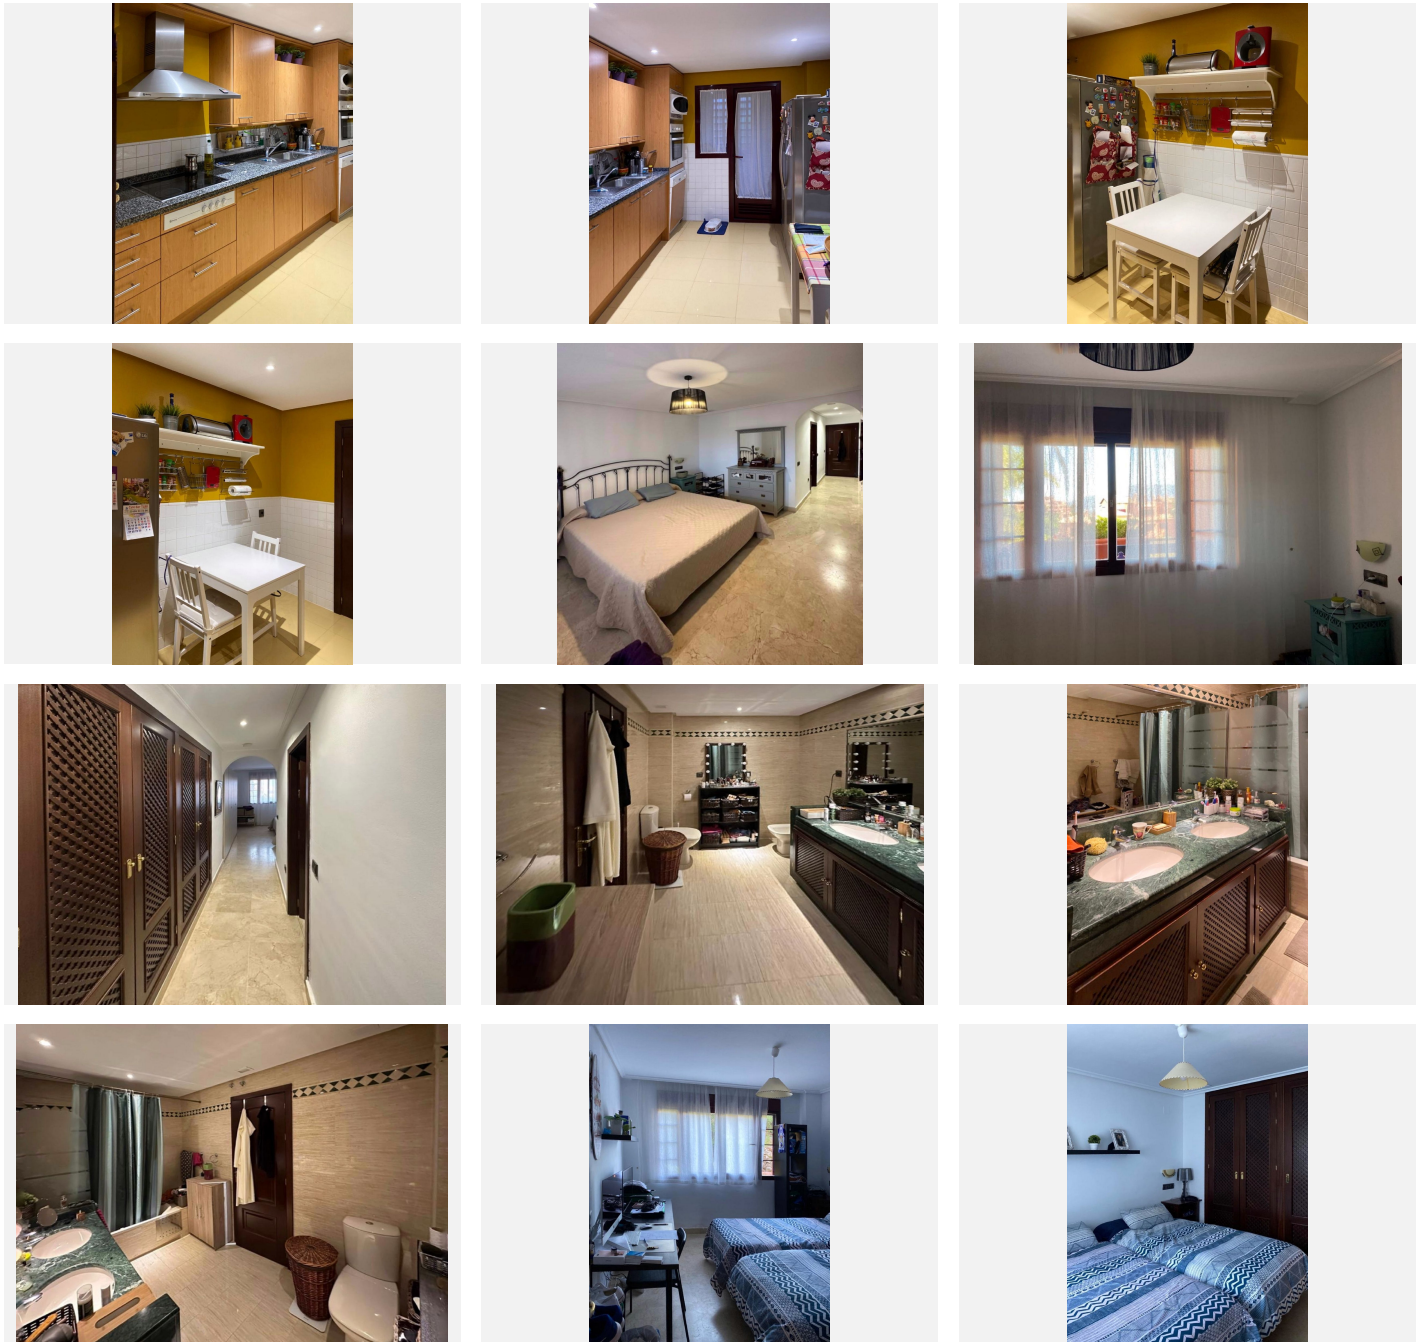

IDILIQ

ESTATES

Cala Golf Complex: The largest in Spain, with three full-length courses, a six-hole course, and a David Leadbetter academy and driving range. This apartment offers a perfect blend of luxury, convenience, and entertainment, making it an ideal choice for families and individuals alike. Don't miss the opportunity to make this stunning property your new home!