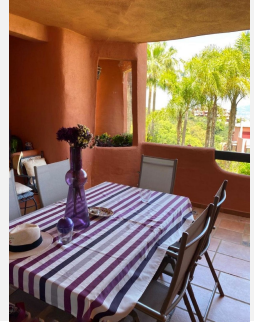

IDILIQ

ESTATES