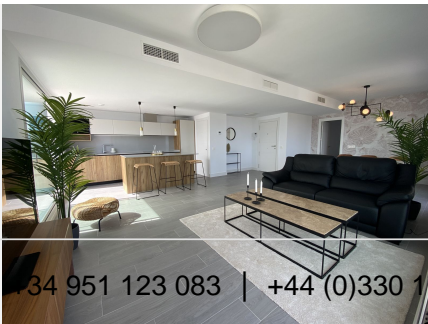

IDILIQ

ESTATES

sense of tranquility and freedom. There are a total of three elegant bathrooms, all finished with premium materials and equipped with high-end appliances. The open-plan kitchen is perfect for those who love to cook and socialize, featuring a modern design and top-quality appliances. From the kitchen, you can enjoy a magnificent sea view, with direct access to the large terrace – an ideal space for creating memorable moments with loved ones. This penthouse offers an exceptional lifestyle, combining elegance, comfort, and convenience. Here, you have it all – from a state-of-the-art home to a stunning environment surrounded by natural beauty and vibrant social spaces. This is a rare opportunity to invest in a dream home that meets all the demands of luxury and quality of life. Don't miss the chance to experience this extraordinary penthouse in person. Contact us today to arrange a private viewing!