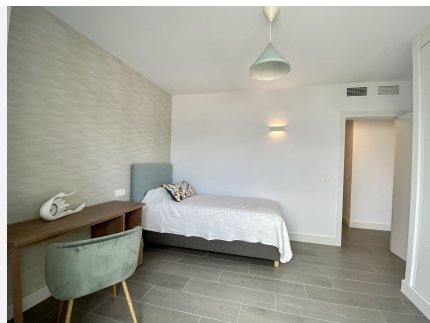

IDILIQ

ESTATES