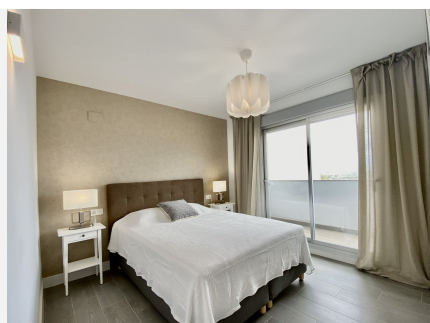

IDILIQ

ESTATES