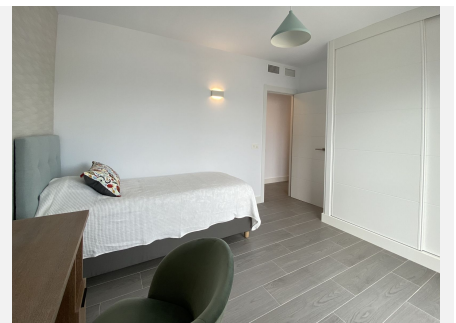

IDILIQ

ESTATES