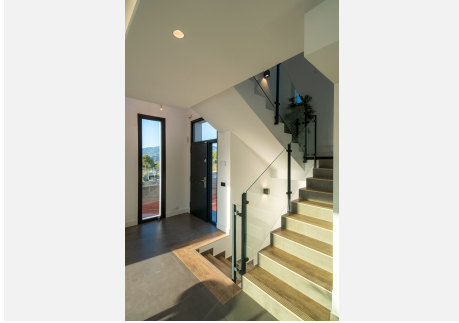

IDILIQ

ESTATES