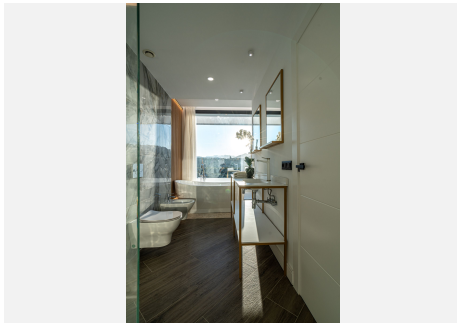

IDILIQ

ESTATES