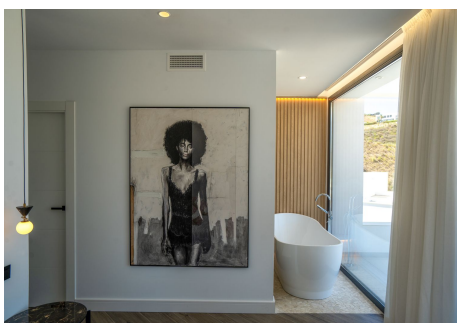

IDILIQ

ESTATES