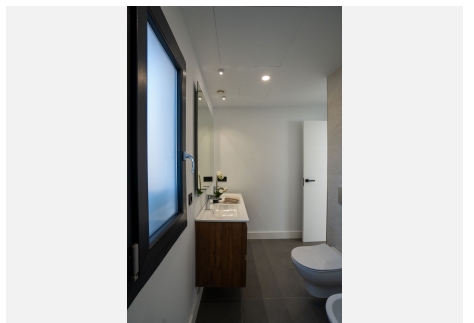

IDILIQ

ESTATES