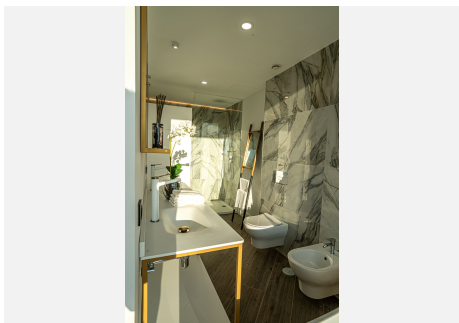

IDILIQ

ESTATES