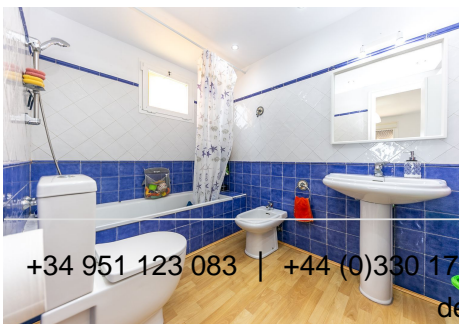

IDILIQ

ESTATES

RSR

+34 951 123 083 | +44 (0)330 179 8687 | info@idiliqestates.com Local 28, Edificio D, Centro de Negocios Puerta de Banús, N-340, Km 175, 29660 Nueva Andalucía