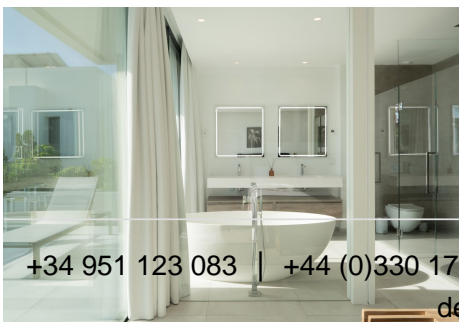

IDILIQ

ESTATES

courses, making it a perfect choice for those seeking a luxurious lifestyle in Estepona.