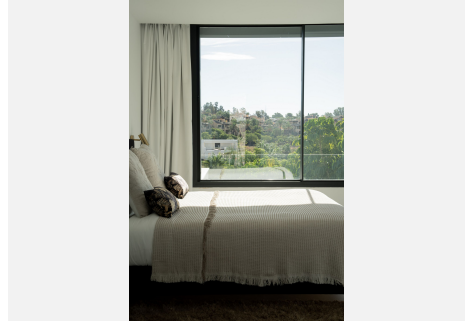

IDILIQ

ESTATES