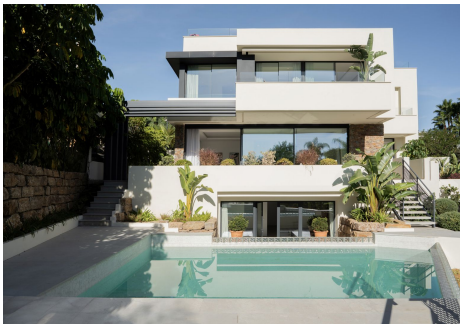

IDILIQ

ESTATES