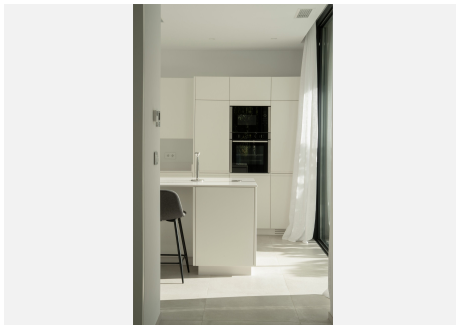

IDILIQ

ESTATES

courses, making it a perfect choice for those seeking a luxurious lifestyle in Estepona.