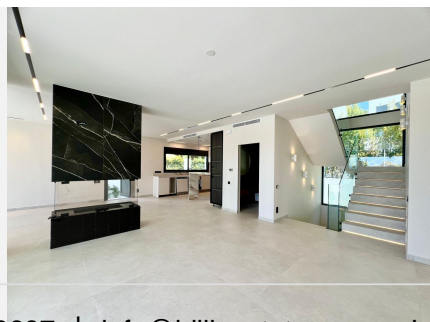

IDILIQ

ESTATES

frequented by the international jet set that spends their summer on the Costa del Sol, and only 10 minutes by car from the center of Marbella and its typical streets full of charm.
This is a unique property for its location, views, design and high-end build quality.

The villa on the ground floor has one room with bathroom, and a studio with kitchen and its own bathroom....

- water floor heating through whole house (also basement)
- ?*pre-installed electric pool heater *
- ?BUT! Only by pushing one bottom you can easily switch aerotermia from floor heating to pool heating , when you need it.
- ?pool cover plastic works as lens (so easily + extra 2 or 3 months to the swimming season only with this cover)
- ?10 years guarantee for the structure
- ?2 years guarantee for everything built in the house. And of course all appliances.
- ?taxes: 10% VAT

Come visit it, you will fall in love!