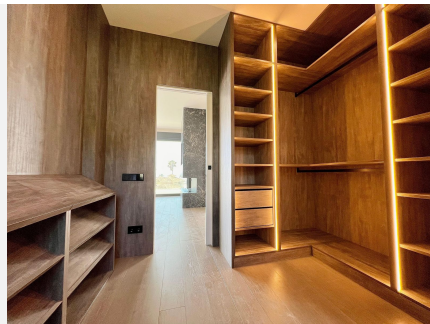

IDILIQ

ESTATES