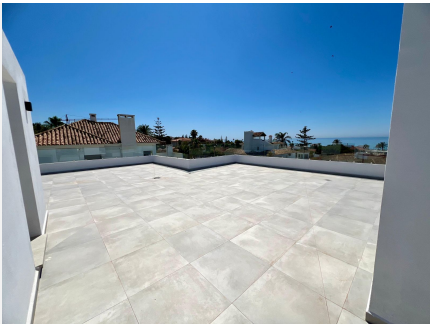

IDILIQ

ESTATES