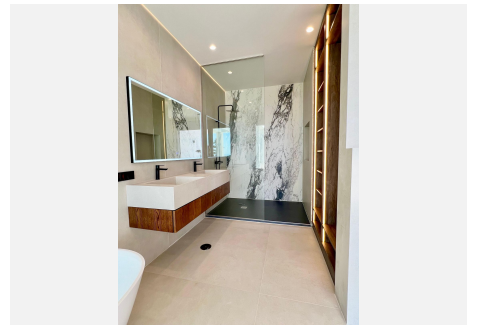

IDILIQ

ESTATES