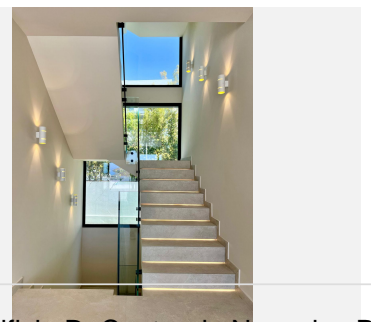

IDILIQ

ESTATES

frequented by the international jet set that spends their summer on the Costa del Sol, and only 10 minutes by car from the center of Marbella and its typical streets full of charm.
This is a unique property for its location, views, design and high-end build quality.

The villa on the ground floor has one room with bathroom, and a studio with kitchen and its own bathroom....

- water floor heating through whole house (also basement)
- ?*pre-installed electric pool heater *
- ?BUT! Only by pushing one bottom you can easily switch aerotermia from floor heating to pool heating , when you need it.
- ?pool cover plastic works as lens (so easily + extra 2 or 3 months to the swimming season only with this cover)
- ?10 years guarantee for the structure
- ?2 years guarantee for everything built in the house. And of course all appliances.
- ?taxes: 10% VAT

Come visit it, you will fall in love!