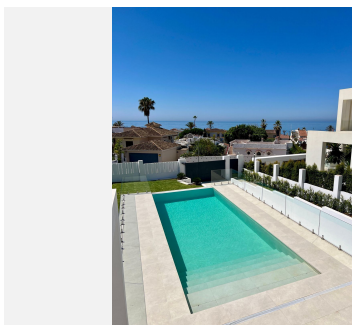

IDILIQ

ESTATES

frequented by the international jet set that spends their summer on the Costa del Sol, and only 10 minutes by car from the center of Marbella and its typical streets full of charm.
This is a unique property for its location, views, design and high-end build quality.

The villa on the ground floor has one room with bathroom, and a studio with kitchen and its own bathroom....

- water floor heating through whole house (also basement)
- ?*pre-installed electric pool heater *
- ?BUT! Only by pushing one bottom you can easily switch aerotermia from floor heating to pool heating , when you need it.
- ?pool cover plastic works as lens (so easily + extra 2 or 3 months to the swimming season only with this cover)
- ?10 years guarantee for the structure
- ?2 years guarantee for everything built in the house. And of course all appliances.
- ?taxes: 10% VAT

Come visit it, you will fall in love!