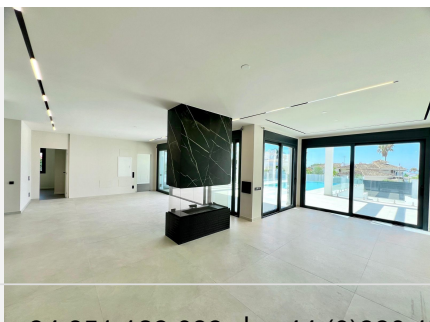

IDILIQ

ESTATES

frequented by the international jet set that spends their summer on the Costa del Sol, and only 10 minutes by car from the center of Marbella and its typical streets full of charm.
This is a unique property for its location, views, design and high-end build quality.

The villa on the ground floor has one room with bathroom, and a studio with kitchen and its own bathroom....

- water floor heating through whole house (also basement)
- ?*pre-installed electric pool heater *
- ?BUT! Only by pushing one bottom you can easily switch aerotermia from floor heating to pool heating , when you need it.
- ?pool cover plastic works as lens (so easily + extra 2 or 3 months to the swimming season only with this cover)
- ?10 years guarantee for the structure
- ?2 years guarantee for everything built in the house. And of course all appliances.
- ?taxes: 10% VAT

Come visit it, you will fall in love!