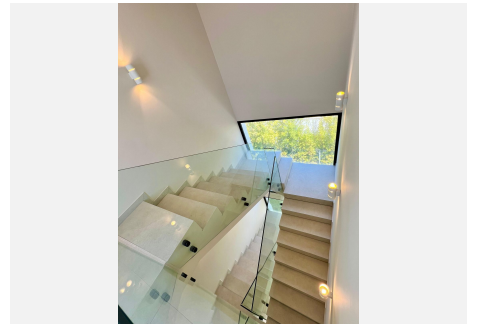

IDILIQ

ESTATES