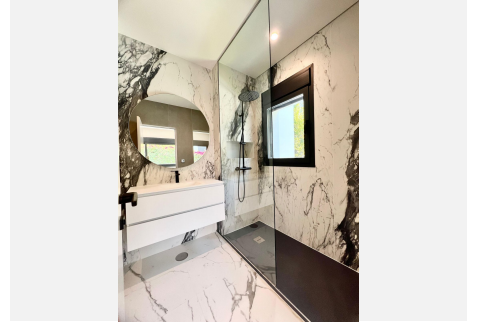

IDILIQ

ESTATES