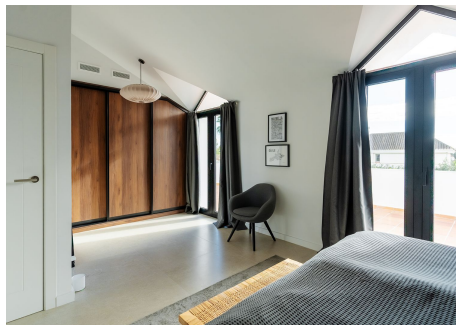

IDILIQ

ESTATES

activities.

+34 951 123 083 | +44 (0)330 179 8687 | info@idilqestates.com Local 28, Edificio D, Centro de Negocios Puerta de Banús, N-340, Km 175, 29660 Nueva Andalucía