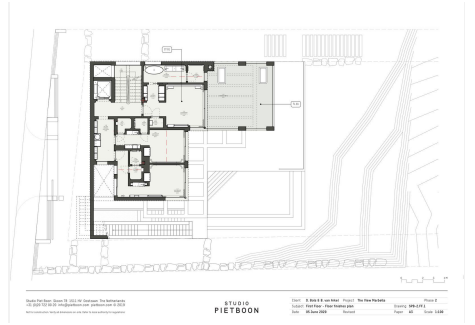

IDILIQ

ESTATES