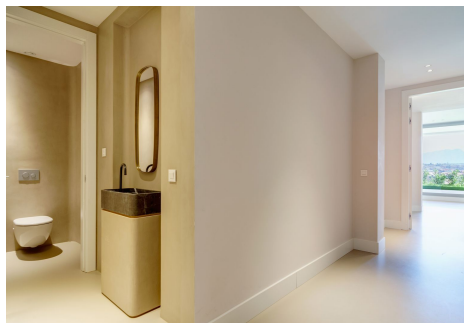

IDILIQ

ESTATES