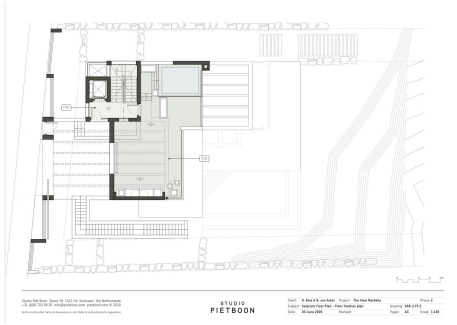

IDILIQ

ESTATES