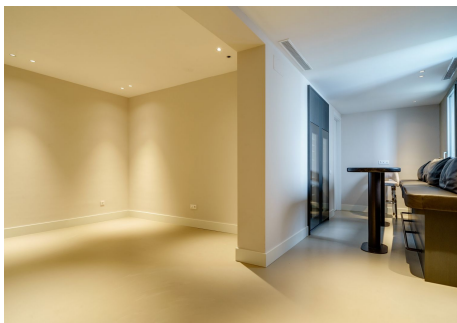

IDILIQ

ESTATES